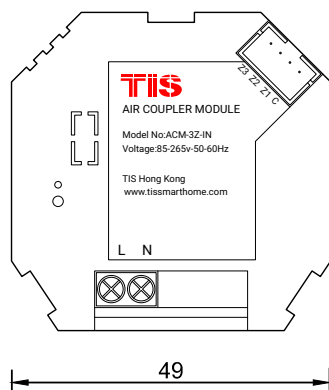

# WIRELESS ACM CONTROLLER

Wi-Fi Controller with 3 Dry Inputs

Models: ACM-3Z-IN

## PRODUCT SPECIFICATIONS

⚡ <b>Power supply</b>	Input Voltage	110-230 VAC 50/60 Hz
	Output Power	3W / 12V
	Protection	Built in Protection fuse
	Current consumption	10-20 mA / 12 V DC
TIS AIR	WIFI Signal	2.4 GHz
	Protocol Standard	802.11 b/g/n
🕒 <b>Reaction time</b>		approx. 30ms
🔩 <b>Mounting</b>	Free locate	Can be installed anywhere
🔧 <b>Operating and display elements</b>	Digital Inputs	3 dry inputs for control ...
	TIS AIR	TIS Protocol messages and commands
	PRG Button with LED	Programming button and status LED.
	Upgrading	By WIFI Connection
📏 <b>Weight</b>	Without packaging	10 g
📏 <b>Dimensions</b>	(Width × Length × Height)	49mm × 20mm × 49mm
🏠 <b>Housing</b>	Materials	PC fire proof
	Internal Parts color	White
	IP rating	IP 50
🌡️ <b>Temperature range</b>	Operation	-10...60°C
	Storage	-20...50°C
	Transport	-25...75°C
💧 <b>Air humidity</b>		<80% non-condensing