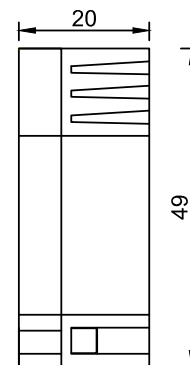

# WIRELESS ACM CONTROLLER

Wi-Fi Controller with 3 Dry Inputs

Models: ACM-3Z-IN

## PRODUCT SPECIFICATIONS

⚡ <b>Power supply</b>	Input Voltage	110-230 VAC 50/60 Hz
	Output Power	3W / 12V
	Protection	Built in Protection fuse
	Current consumption	10-20 mA / 12 V DC
TIS AIR	WIFI Signal	2.4 GHz
	Protocol Standard	802.11 b/g/n
🕒 <b>Reaction time</b>		approx. 30ms
🔩 <b>Mounting</b>	Free locate	Can be installed anywhere
🔧 <b>Operating and display elements</b>	Digital Inputs	3 dry inputs for control ...
	TIS AIR	TIS Protocol messages and commands
	PRG Button with LED	Programming button and status LED.
	Upgrading	By WIFI Connection
📏 <b>Weight</b>	Without packaging	10 g
📏 <b>Dimensions</b>	(Width × Length × Height)	49mm × 20mm × 49mm
🏠 <b>Housing</b>	Materials	PC fire proof
	Internal Parts color	White
	IP rating	IP 50
🌡️ <b>Temperature range</b>	Operation	-10...60°C
	Storage	-20...50°C
	Transport	-25...75°C
💧 <b>Air humidity</b>		<80% non-condensing