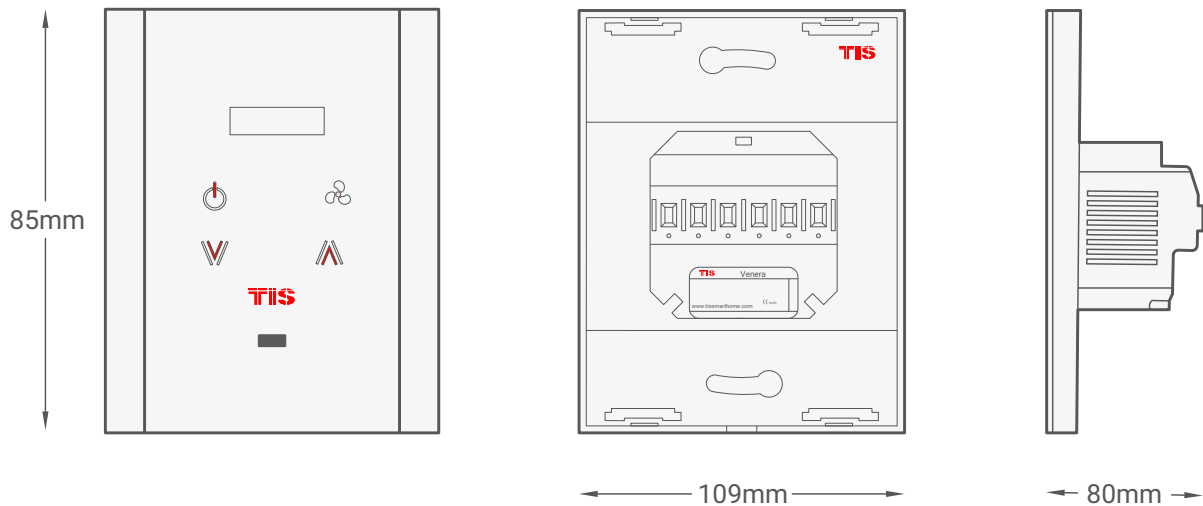

TIS VENERA TOUCH PANEL

VENERA AC THERMOSTAT

Model: VEN-AC-4S-HC

▲ Figure 4: Module's Dimension Diagram

Copyright © 2020 TIS, All Rights Reserved
TIS Logo is a Registered Trademark of Texas Intelligent System LLC in the United States of America. This company takes TIS Control Ltd. in other countries. All of the Specifications are subject to change without notice.

TEXAS INTELLIGENT SYSTEM LLC
SUITE# 610, 860 NORTH DOROTHY DR
RICHARDSON
TX 75081.USA

TIS CONTROL LIMITED
RM 1502-p9 Easay CommBldg
253-261 Hennessy Rd Wanchai
Hong Kong