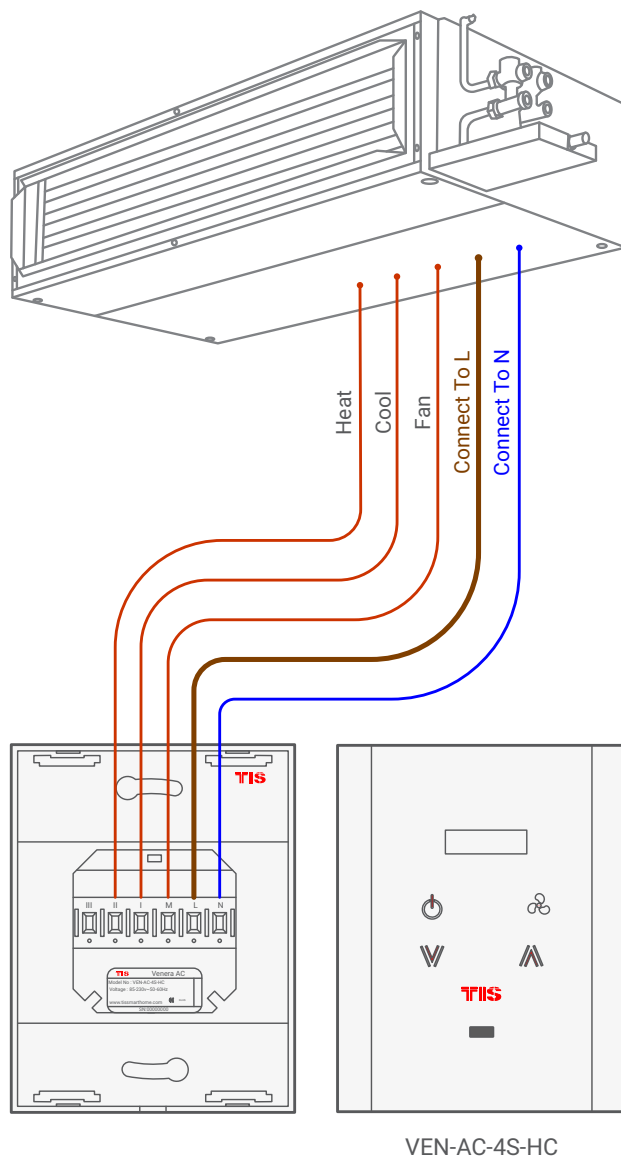

VENERA TOUCH PANEL

VENERA AC THERMOSTAT

Product Diagrams V 1.1

Model: VEN-AC-4S-HC

- 2.5 mm Electric Cable
- 1.5 mm Electric Cable
- 1.5 mm Electric Cable

▲ Figure 1: VEN-AC-4S-HC & FCU Connection Diagram

TIS VENERA TOUCH PANEL

VENERA AC THERMOSTAT

Model: VEN-AC-4S-HC

- 2.5 mm Electric Cable
- 1.5 mm Electric Cable
- 1.5 mm Electric Cable

▲ Figure 2: VEN-AC-4S-HC & Cooling-Heating Package System Connection

Copyright © 2020 TIS, All Rights Reserved
TIS Logo is a Registered Trademark of Texas Intelligent System LLC in the United States of America. This company takes TIS Control Ltd. in other countries. All of the Specifications are subject to change without notice.

Model: VEN-AC-4S-HC

- 2.5 mm Electric Cable
- 1.5 mm Electric Cable
- 1.5 mm Electric Cable

▲ Figure 3: VEN-AC-4S-HC & Cooling-Heating Package System With 3 Fan Speeds

Copyright © 2020 TIS, All Rights Reserved
TIS Logo is a Registered Trademark of Texas Intelligent System LLC in the United States of America. This company takes TIS Control Ltd. in other countries. All of the Specifications are subject to change without notice.