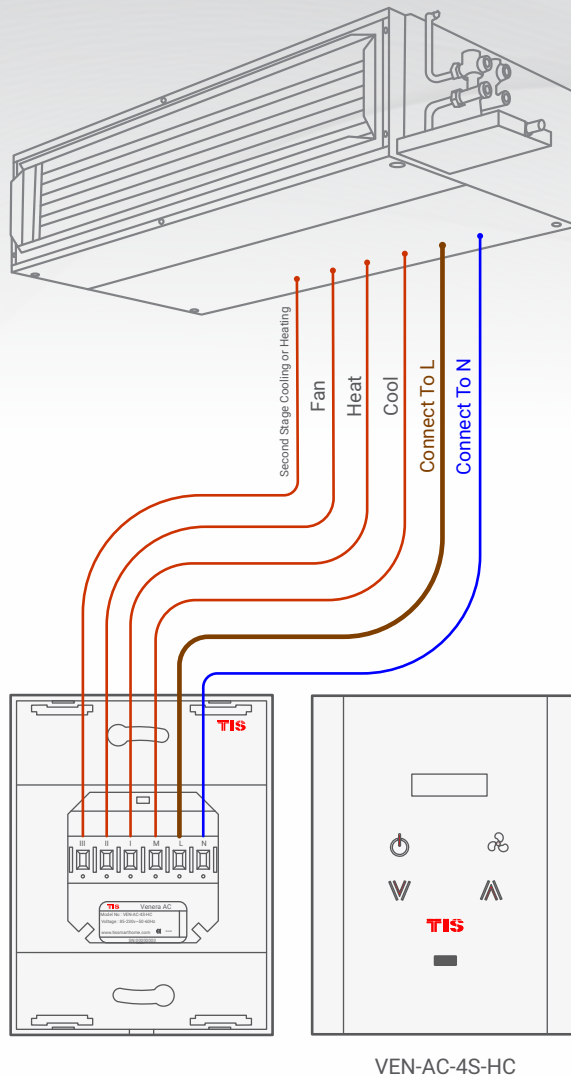

VENERA TOUCH PANEL

VENERA AC THERMOSTAT

Product Diagrams V 1.1

Model: VEN-AC-4S-HC

- 2.5 mm Electric Cable
- 1.5 mm Electric Cable
- 1.5 mm Electric Cable

▲ Figure 1: VEN-AC-4S-HC & FCU Connection Diagram

TIS VENERA TOUCH PANEL

VENERA AC THERMOSTAT

Model: VEN-AC-4S-HC

- 2.5 mm Electric Cable
- 1.5 mm Electric Cable
- 1.5 mm Electric Cable

▲ Figure 2: VEN-AC-4S-HC & Cooling-Heating Package System Connection

Copyright © 2020 TIS, All Rights Reserved
TIS Logo is a Registered Trademark of Texas Intelligent System LLC in the United States of America. This company takes TIS Control Ltd. in other countries. All of the Specifications are subject to change without notice.

Model: VEN-AC-4S-HC

- 2.5 mm Electric Cable
- 1.5 mm Electric Cable
- 1.5 mm Electric Cable

▲ Figure 3: VEN-AC-4S-HC & Cooling-Heating Package System With 3 Fan Speeds

Copyright © 2020 TIS, All Rights Reserved
TIS Logo is a Registered Trademark of Texas Intelligent System LLC in the United States of America. This company takes TIS Control Ltd. in other countries. All of the Specifications are subject to change without notice.