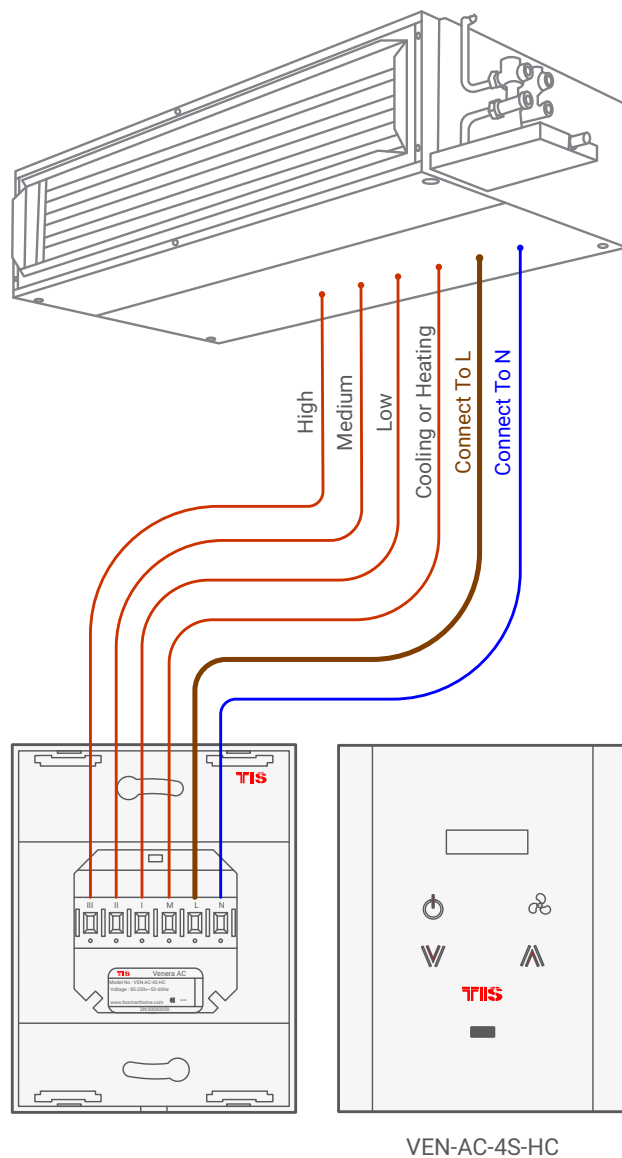

VENERA TOUCH PANEL

VENERA AC THERMOSTAT

Product Diagrams V 1.1

Model: VEN-AC-4S-HC

- 2.5 mm Electric Cable
- 1.5 mm Electric Cable
- 1.5 mm Electric Cable

▲ Figure 1: VEN-AC-4S-HC & FCU Connection Diagram

TIS VENERA TOUCH PANEL

VENERA AC THERMOSTAT

Model: VEN-AC-4S-HC

- 2.5 mm Electric Cable
- 1.5 mm Electric Cable
- 1.5 mm Electric Cable

▲ Figure 2: VEN-AC-4S-HC & Cooling-Heating Package System Connection

Copyright © 2020 TIS, All Rights Reserved
TIS Logo is a Registered Trademark of Texas Intelligent System LLC in the United States of America. This company takes TIS Control Ltd. in other countries. All of the Specifications are subject to change without notice.

Model: VEN-AC-4S-HC

- 2.5 mm Electric Cable
- 1.5 mm Electric Cable
- 1.5 mm Electric Cable

▲ Figure 3: VEN-AC-4S-HC & Cooling-Heating Package System With 3 Fan Speeds

Copyright © 2020 TIS, All Rights Reserved
TIS Logo is a Registered Trademark of Texas Intelligent System LLC in the United States of America. This company takes TIS Control Ltd. in other countries. All of the Specifications are subject to change without notice.