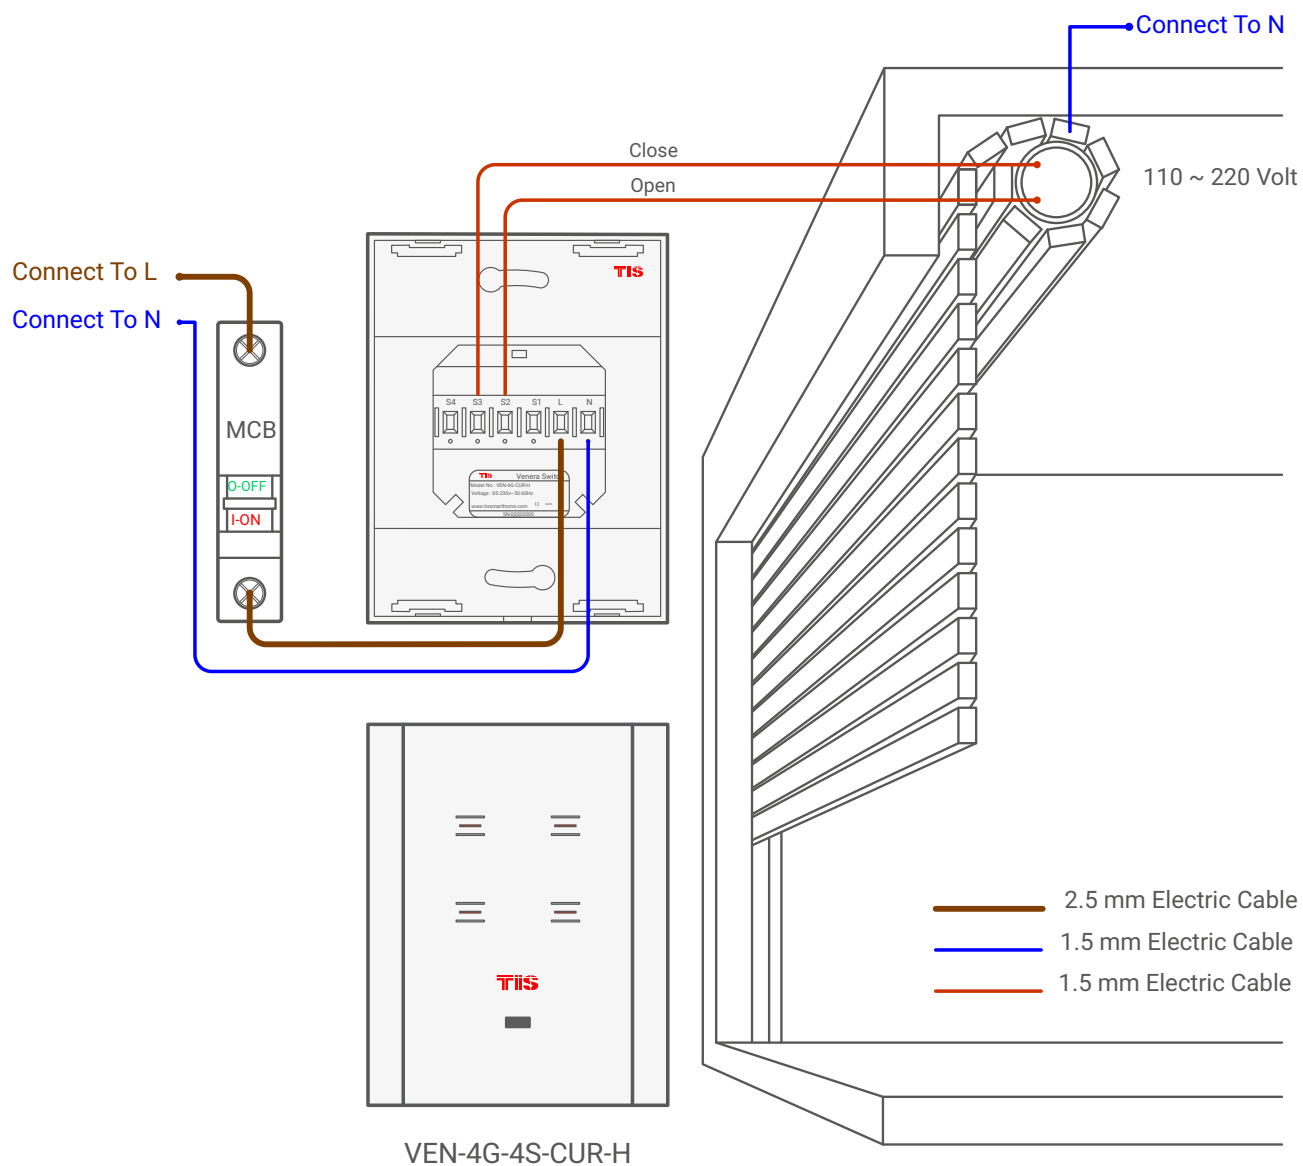

▲ Figure 1: VEN-4G-4S-CUR-H Lights Connection Diagram

TIS VENERA TOUCH PANEL

VENERA 4 GANG PANEL

Model: VEN-4G-4S-CUR-H

▲ Figure 2: VEN-4G-4S-CUR-H Motors Connection Diagram

Copyright © 2020 TIS, All Rights Reserved
TIS Logo is a Registered Trademark of Texas Intelligent System LLC in the United States of America. This company takes TIS Control Ltd. in other countries. All of the Specifications are subject to change without notice.

Model: VEN-4G-4S-CUR-H

▲ Figure 3: Module's Dimension Diagram

Copyright © 2020 TIS, All Rights Reserved
TIS Logo is a Registered Trademark of Texas Intelligent System LLC in the United States of America. This company takes TIS Control Ltd. in other countries. All of the Specifications are subject to change without notice.