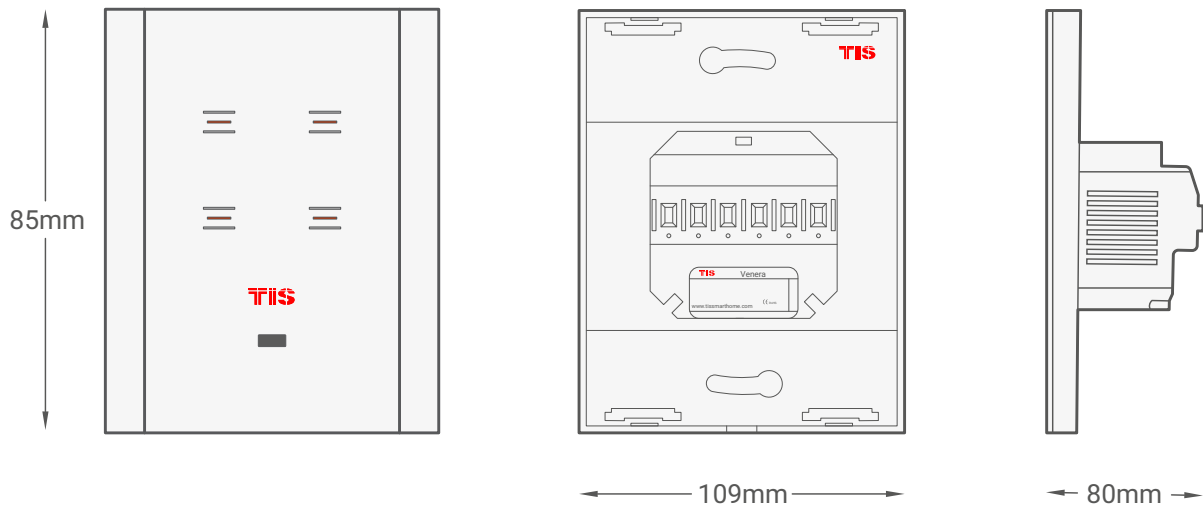

▲ Figure 1: VEN-4G-4S-CUR-H Lights Connection Diagram

TIS VENERA TOUCH PANEL

VENERA 4 GANG PANEL

Model: VEN-4G-4S-CUR-H

▲ Figure 2: VEN-4G-4S-CUR-H Motors Connection Diagram

Copyright © 2020 TIS, All Rights Reserved
TIS Logo is a Registered Trademark of Texas Intelligent System LLC in the United States of America. This company takes TIS Control Ltd. in other countries. All of the Specifications are subject to change without notice.

Model: VEN-4G-4S-CUR-H

▲ Figure 3: Module's Dimension Diagram

Copyright © 2020 TIS, All Rights Reserved
TIS Logo is a Registered Trademark of Texas Intelligent System LLC in the United States of America. This company takes TIS Control Ltd. in other countries. All of the Specifications are subject to change without notice.