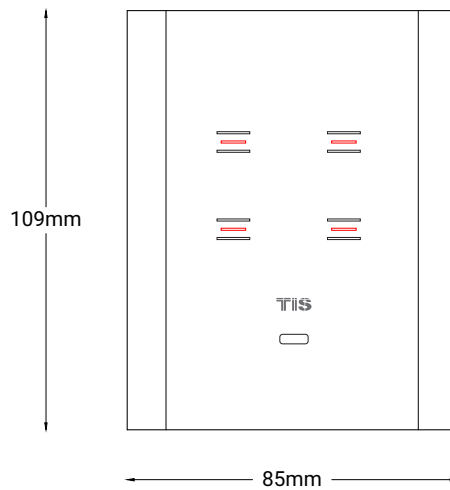

# TIS VENERA TOUCH PANEL

Venera 4 Gang Panel

Model: VEN-4S-4R-HC

Copyright © 2020 TIS, All Rights Reserved

TIS Logo is a Registered Trademark of Texas Intelligent System LLC in the United States of America. This company takes TIS Control Ltd. in other countries. All of the Specifications are subject to change without notice.