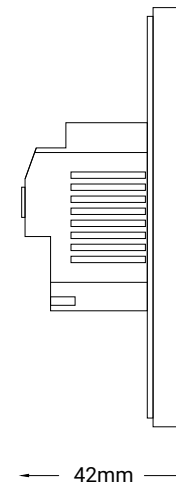

TIS VENERA TOUCH PANEL

Venera 4 Gang Panel

Model: VEN-4S-4R-HC

Copyright © 2020 TIS, All Rights Reserved

TIS Logo is a Registered Trademark of Texas Intelligent System LLC in the United States of America. This company takes TIS Control Ltd. in other countries. All of the Specifications are subject to change without notice.

TEXAS INTELLIGENT SYSTEM LLC
SUITE# 610, 860 NORTH DOROTHY DR
RICHARDSON
TX 75081,USA

TIS CONTROL LIMITED
RM 1502-p9 Easay CommBldg
253-261 Hennessy Rd Wanchai
Hong Kong

www.tiscontrol.com