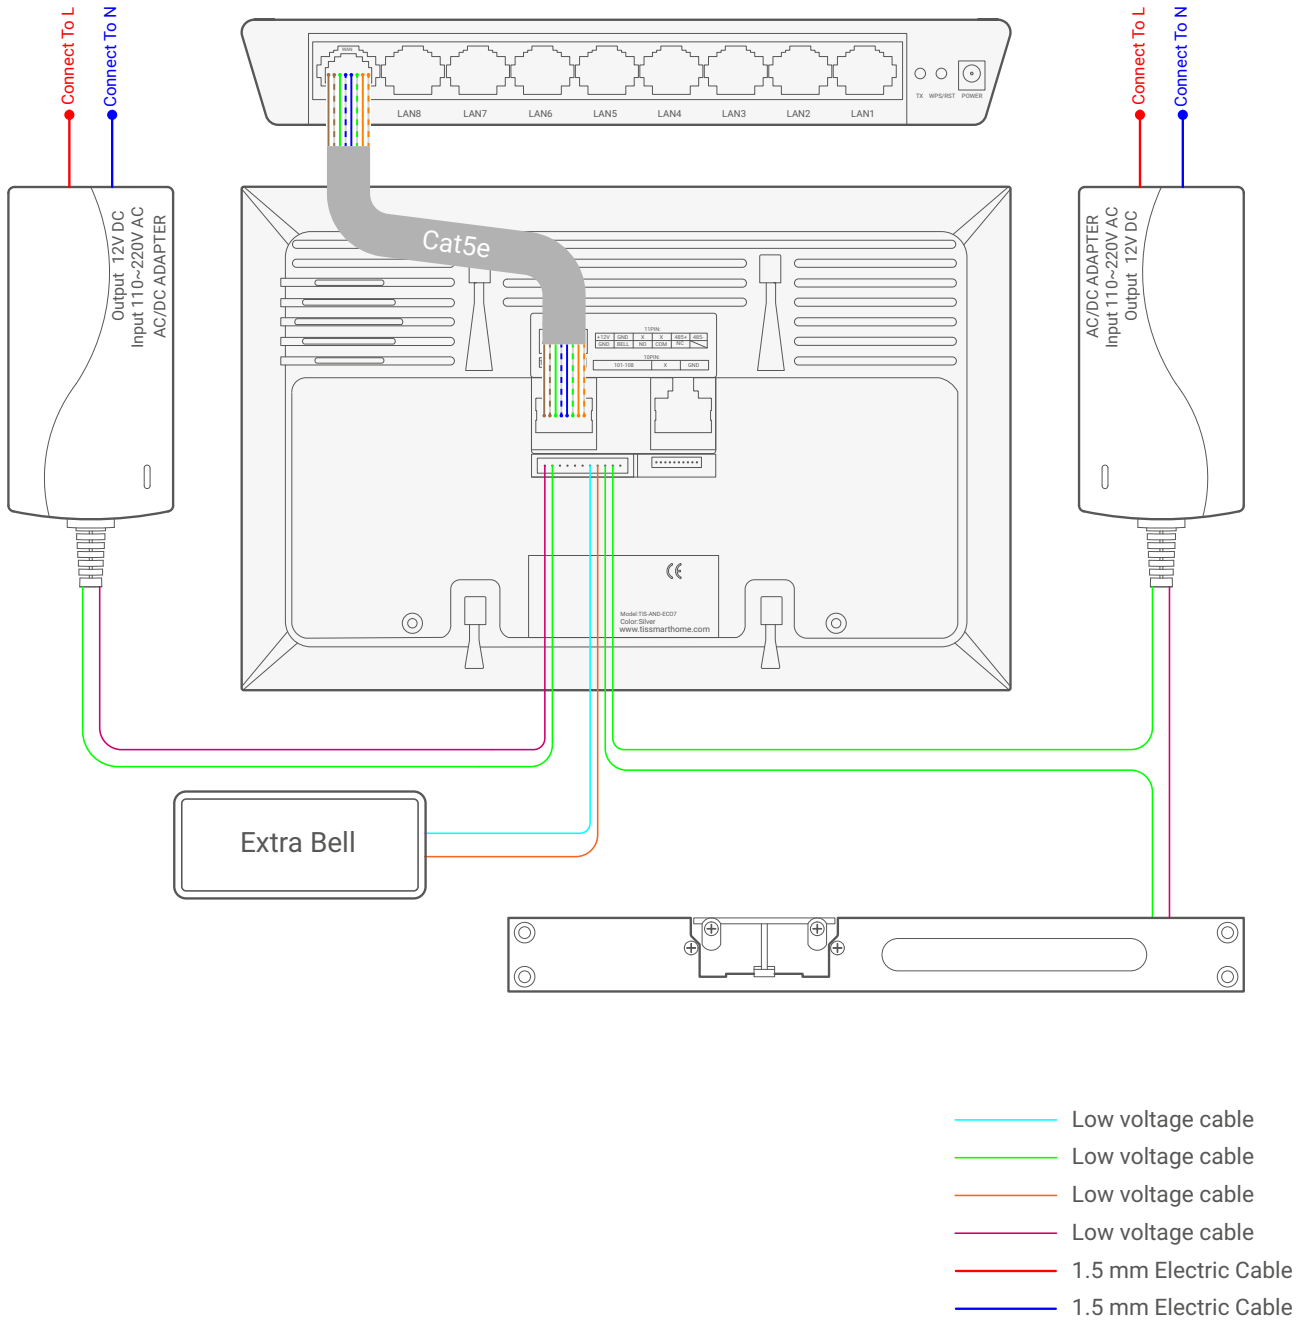

TIS INDOOR VIDEO INTERCOM

7" Touch Screen Intercom

Model: TIS-AND-ECO7

▲ Figure 6: TIS-AND-ECO7, Electric Lock & Extra Bell Unit Connection Diagram

Copyright © 2020 TIS, All Rights Reserved
TIS Logo is a Registered Trademark of Texas Intelligent System LLC in the United States of America. This company takes TIS Control Ltd. in other countries. All of the Specifications are subject to change without notice.

TEXAS INTELLIGENT SYSTEM LLC
SUITE# 610, 860 NORTH DOROTHY DR
RICHARDSON
TX 75081.USA

TIS CONTROL LIMITED
RM 1502-p9 Easey CommBldg
253-261 Hennessy Rd Wanchai
Hong Kong