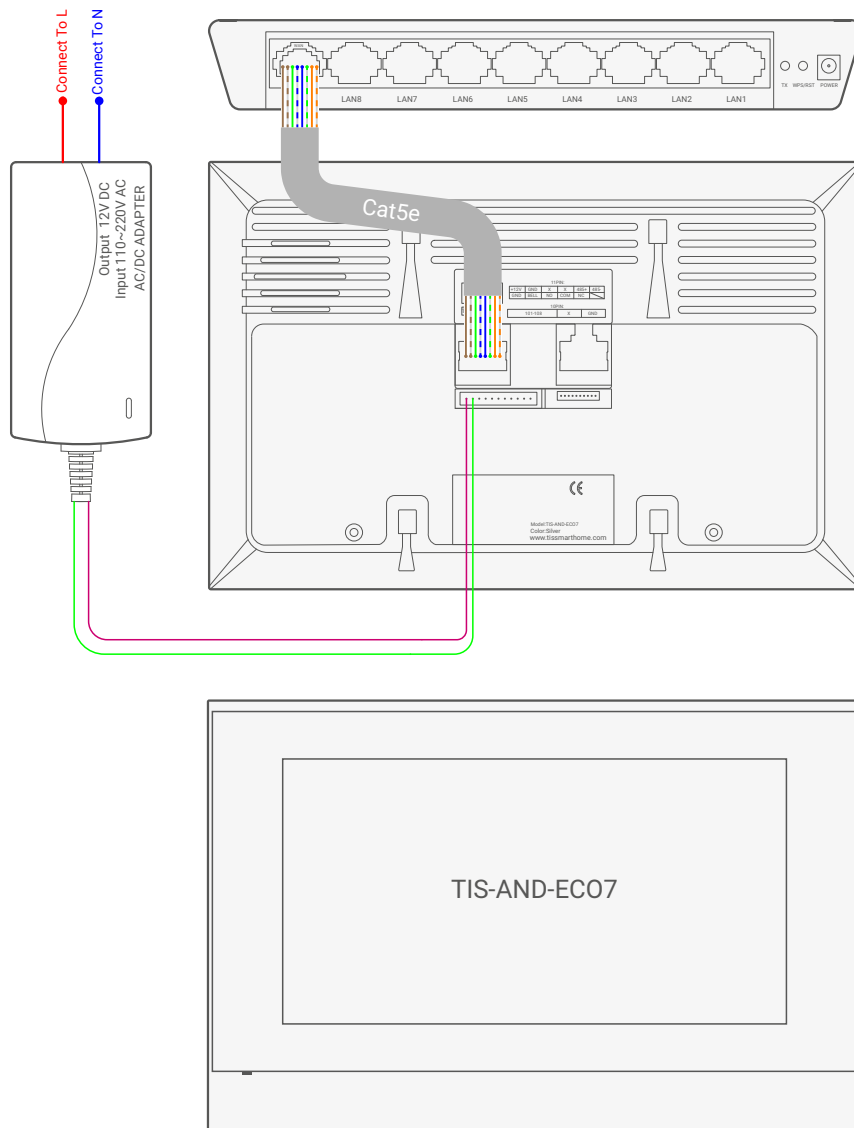

TIS INDOOR VIDEO INTERCOM

7" Touch Screen Intercom

Product Diagrams V 1.1

Model: TIS-AND-ECO7

- low voltage cable
- low voltage cable
- 1.5 mm Electric Cable
- 1.5 mm Electric Cable

▲ Figure 1: TIS-AND-ECO7 & Power Supply Connection Diagram

TIS INDOOR VIDEO INTERCOM

7" Touch Screen Intercom

Model: TIS-AND-ECO7

- 1.5 mm Electric Cable
- 1.5 mm Electric Cable

▲ Figure 2: TIS-AND-ECO7 & Network Switch Connection Diagram

Copyright © 2020 TIS, All Rights Reserved
TIS Logo is a Registered Trademark of Texas Intelligent System LLC in the United States of America. This company takes TIS Control Ltd. in other countries. All of the Specifications are subject to change without notice.