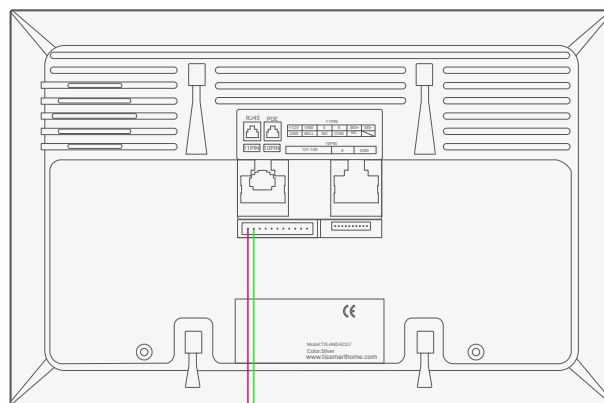

TIS INDOOR VIDEO INTERCOM

7" Touch Screen Intercom

Product Diagrams V 1.1

Model: TIS-AND-ECO7

- low voltage cable
- low voltage cable
- 1.5 mm Electric Cable
- 1.5 mm Electric Cable

▲ Figure 1: TIS-AND-ECO7 & Power Supply Connection Diagram

TIS INDOOR VIDEO INTERCOM

7" Touch Screen Intercom

Model: TIS-AND-ECO7

- 1.5 mm Electric Cable
- 1.5 mm Electric Cable

▲ Figure 2: TIS-AND-ECO7 & Network Switch Connection Diagram

Copyright © 2020 TIS, All Rights Reserved
TIS Logo is a Registered Trademark of Texas Intelligent System LLC in the United States of America. This company takes TIS Control Ltd. in other countries. All of the Specifications are subject to change without notice.