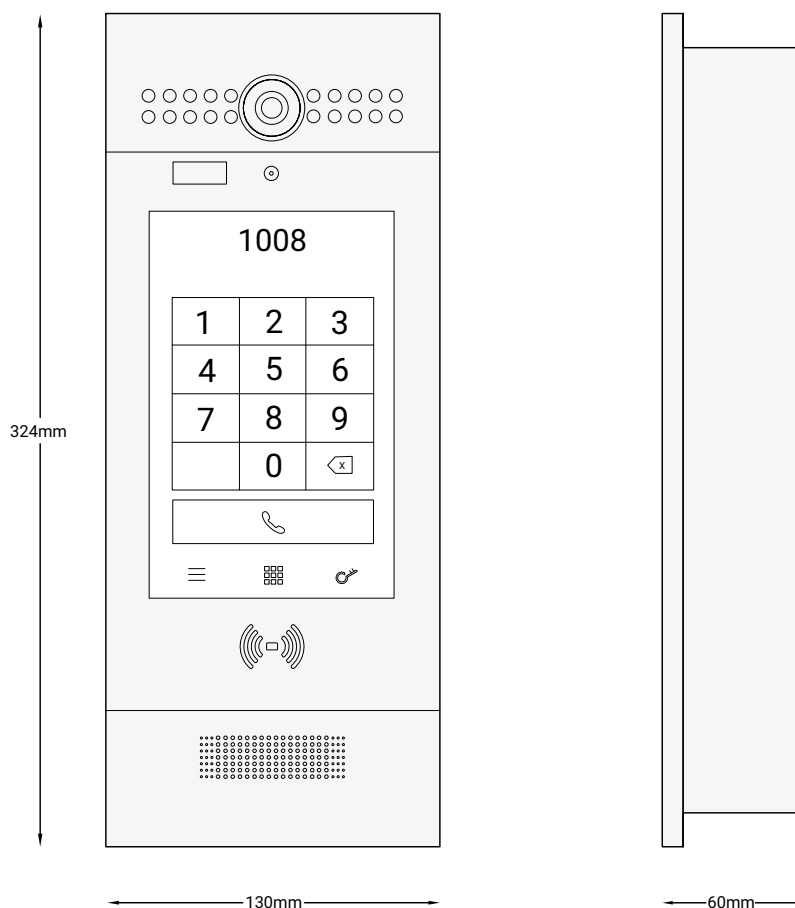

TIS IP VIDEO INTERCOM

7" Touch Screen Intercom

Model: TIS-AP-CDTO-18

Copyright © 2020 TIS, All Rights Reserved

TIS Logo is a Registered Trademark of Texas Intelligent System LLC in the United States of America. This company takes TIS Control Ltd. in other countries. All of the Specifications are subject to change without notice.

TEXAS INTELLIGENT SYSTEM LLC

SUITE# 610, 860 NORTH DOROTHY DR
RICHARDSON
TX 75081,USA

TIS CONTROL LIMITED

RM 1502-p9 Easey CommBldg
253-261 Hennessy Rd Wanchai
Hong Kong