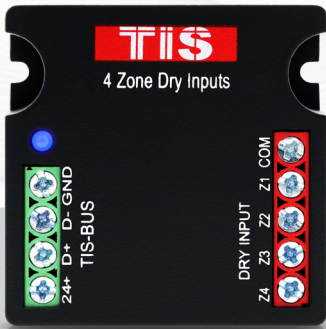

TIS 4 DIGITAL INPUT MODULE

4 Zones Dry Inputs

Data Sheet Rev 3.1

Model: TIS-4DL-IN

OVERVIEW

This small module is used to connect different types of digital sensors that usually work in a NO/NC (Normally Open/Normally Close) structure in a home's smart network.

Also you can upgrade old wall switches/dimmers without extra cabling. There is no need to replace old switches with new ones. Just install our 4DI module and enjoy controlling your home with utmost convenience.

KEY FEATURES

- ★ Free locate, small size module
- ★ Works with TIS-BUS Protocol
- ★ 4 digital inputs for automation and security use
- ★ Used for light ON/OFF/dimming

TIS 4 DIGITAL INPUT MODULE

4 Zones Dry Inputs

Model: TIS-4DL-IN

PRODUCT SPECIFICATIONS			
	Input	Number of channels	4
		Input Type	Digital input. Open / Close
		Length of connected wire	< 350 meter
	TIS Bus	Number of devices on 1 line	Max. 64
		Bus voltage	12-32 V DC
		Current consumption	<12 mA / 24 V DC
	Protection	Bus connection	Reverse Polarity Protection
		Digital input	Low voltage <24V Protection
	Reaction time		approx. 20ms
	Mounting	Can be installed anywhere	2 screws required
	Connection terminal	Data / bus	Screw terminal 0.25...2.5mm2
	Operating and display elements	Programming button/LED	For assignment of the physical address
		By TIS bus	TIS Protocol messages and commands
		Upgrading	1 X mini USB for latest upgrade.
	Functions for each zone	Digital input Open	20 commands
		Digital input close	20 commands
		Revers control	1 command
	Weight	Without Packaging	0.1 KG
	Dimensions	Width x Length x Height	46mm x 46mm x 16mm
	Housing	Materials	ABS Fireproof
		Casing color	Dark Gray
		IP rating	IP 20
	Temperature range	Operation	-10...50°C
		Storage	-20...50°C
		Transport	-25...75°C
	Air humidity		<85% non-condensing