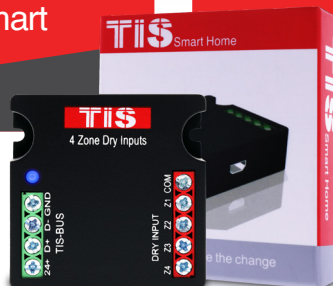

TIS 4 DIGITAL INPUT MODULE

4 Zones Dry Inputs

Data Sheet Rev 3.1

Model: TIS-4DL-IN

OVERVIEW

This small module is used to connect different types of digital sensors that usually work in a NO/NC (Normally Open/Normally Close) structure in a home's smart network.

Also you can upgrade old wall switches/dimmers without extra cabling. There is no need to replace old switches with new ones. Just install our 4DI module and enjoy controlling your home with utmost convenience.

KEY FEATURES

- ★ Free locate, small size module
- ★ Works with TIS-BUS Protocol
- ★ 4 digital inputs for automation and security use
- ★ Used for light ON/OFF/dimming

TIS 4 DIGITAL INPUT MODULE

4 Zones Dry Inputs

Model: TIS-4DL-IN

PRODUCT SPECIFICATIONS			
	Input	Number of channels	4
		Input Type	Digital input. Open / Close
		Length of connected wire	< 350 meter
	TIS Bus	Number of devices on 1 line	Max. 64
		Bus voltage	12-32 V DC
		Current consumption	<12 mA / 24 V DC
	Protection	Bus connection	Reverse Polarity Protection
		Digital input	Low voltage <24V Protection
	Reaction time		approx. 20ms
	Mounting	Can be installed anywhere	2 screws required
	Connection terminal	Data / bus	Screw terminal 0.25...2.5mm2
	Operating and display elements	Programming button/LED	For assignment of the physical address
		By TIS bus	TIS Protocol messages and commands
		Upgrading	1 X mini USB for latest upgrade.
	Functions for each zone	Digital input Open	20 commands
		Digital input close	20 commands
		Revers control	1 command
	Weight	Without Packaging	0.1 KG
	Dimensions	Width x Length x Height	46mm x 46mm x 16mm
	Housing	Materials	ABS Fireproof
		Casing color	Dark Gray
		IP rating	IP 20
	Temperature range	Operation	-10...50°C
		Storage	-20...50°C
		Transport	-25...75°C
	Air humidity		<85% non-condensing