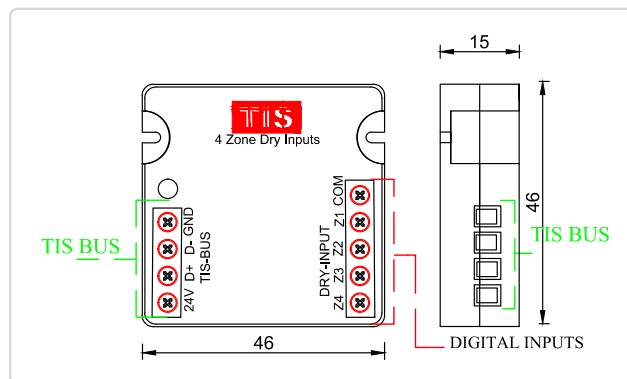

KEY FEATURES

- ★ Free locate, small size module
- ★ Works with TIS-BUS Protocol
- ★ 4 digital inputs for automation and security use
- ★ Used for light ON/OFF/dimming

TIS 4 DIGITAL INPUT MODULE

4 Zones Dry Inputs

Model: TIS-4DL-IN

PRODUCT SPECIFICATIONS			
	Input	Number of channels	4
		Input Type	Digital input. Open / Close
		Length of connected wire	< 350 meter
	TIS Bus	Number of devices on 1 line	Max. 64
		Bus voltage	12-32 V DC
		Current consumption	<12 mA / 24 V DC
	Protection	Bus connection	Reverse Polarity Protection
		Digital input	Low voltage <24V Protection
	Reaction time		approx. 20ms
	Mounting	Can be installed anywhere	2 screws required
	Connection terminal	Data / bus	Screw terminal 0.25...2.5mm2
	Operating and display elements	Programming button/LED	For assignment of the physical address
		By TIS bus	TIS Protocol messages and commands
		Upgrading	1 X mini USB for latest upgrade.
	Functions for each zone	Digital input Open	20 commands
		Digital input close	20 commands
		Revers control	1 command
	Weight	Without Packaging	0.1 KG
	Dimensions	Width x Length x Height	46mm x 46mm x 16mm
	Housing	Materials	ABS Fireproof
		Casing color	Dark Gray
		IP rating	IP 20
	Temperature range	Operation	-10...50°C
		Storage	-20...50°C
		Transport	-25...75°C
	Air humidity		<85% non-condensing