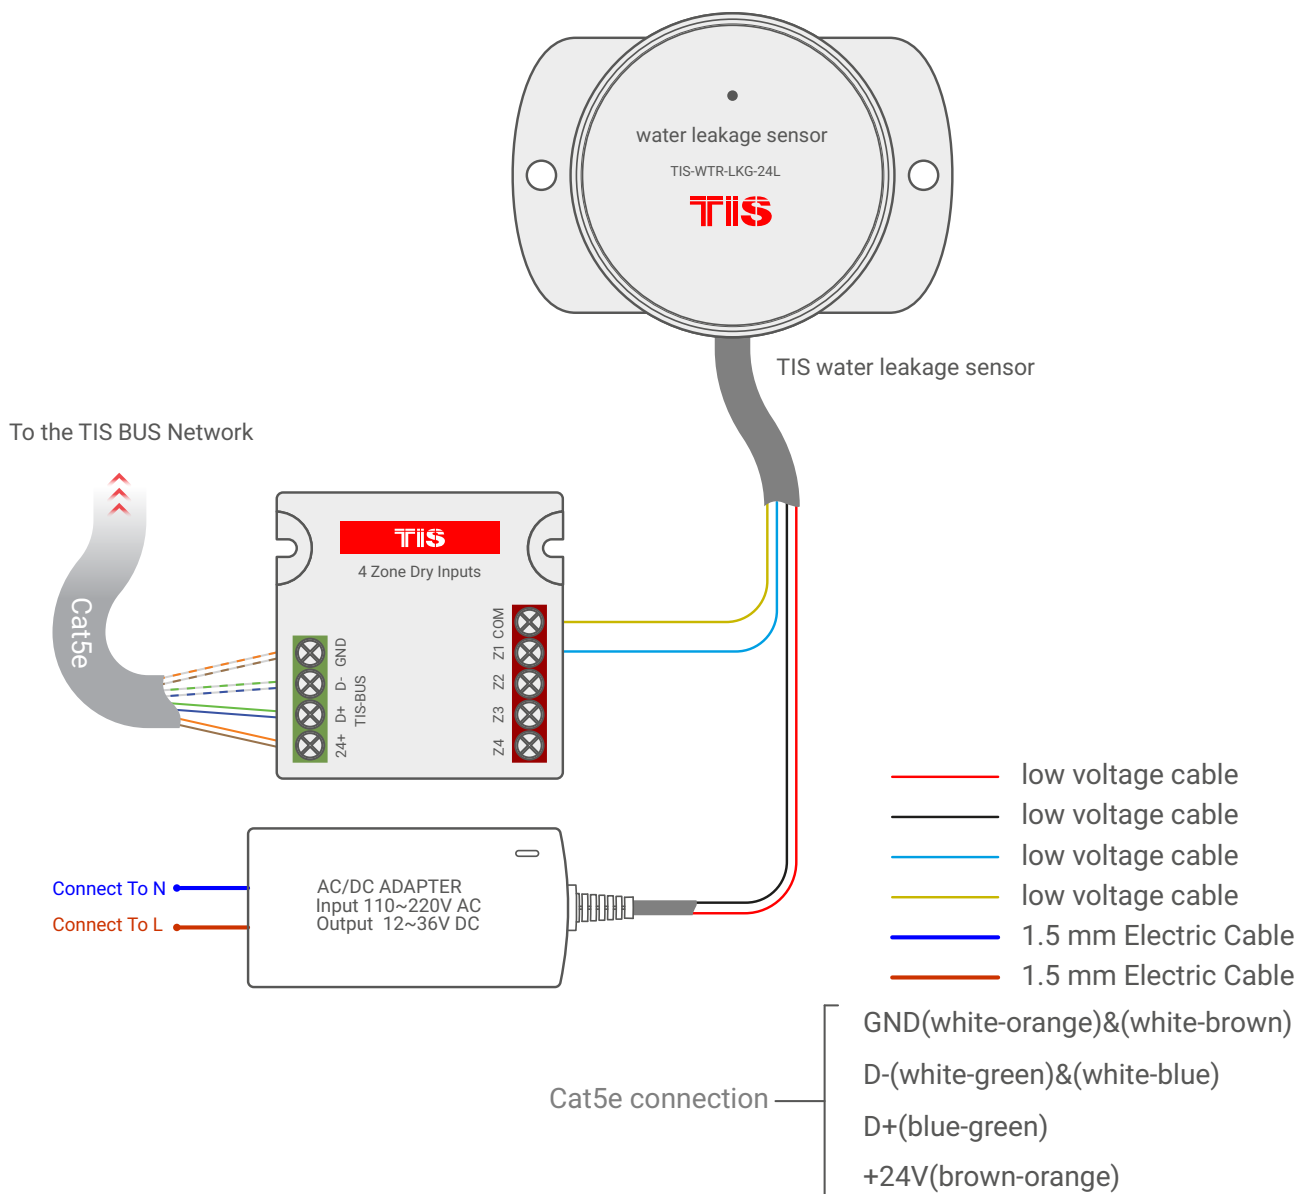

# TIS WATER LEAKAGE SENSOR

Model: TIS-WTR-LKG-24L

Product Diagram 1.1

▲ Figure 1: 4-Zone Dry Input & TIS Water Leakage Sensor Connection Diagram

Copyright © 2020 TIS, All Rights Reserved  
TIS Logo is a Registered Trademark of Texas Intelligent System LLC in the United States of America. This company takes TIS Control Ltd. in other countries. All of the Specifications are subject to change without notice.