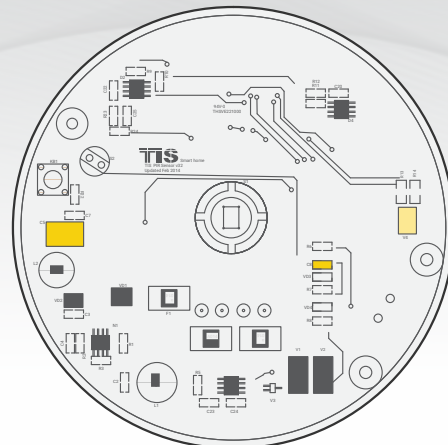

TIS PIR MOTION SENSOR

Ceiling Mount Motion Sensor

Product Diagrams V 1.1

Model: AIR-PIR-2R-CM

To the TIS BUS Network

PIR Motion Sensor

- Cat5e connection
- GND(white-orange)&(white-brown)
 - D-(white-green)&(white-blue)
 - D+(blue-green)
 - +24V(brown-orange)

▲ Figure 1: MS-PIR-CM BUS Connection Color Coding Diagram

TIS PIR MOTION SENSOR

Ceiling Mount Motion Sensor

Model: MS-PIR-CM

▲ Figure 2: Module's Dimensions

Copyright © 2020 TIS, All Rights Reserved
TIS Logo is a Registered Trademark of Texas Intelligent System LLC in the United States of America. This company takes TIS Control Ltd. in other countries. All of the Specifications are subject to change without notice.