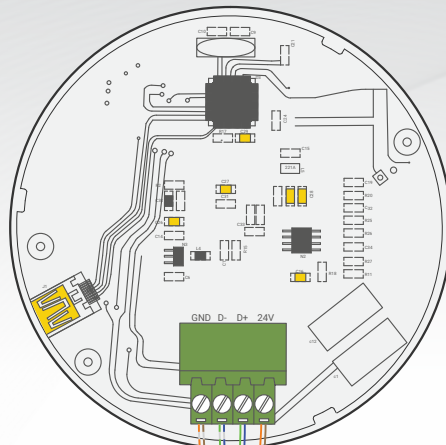

TIS PIR MOTION SENSOR

Ceiling Mount Motion Sensor

Product Diagrams V 1.1

Model: AIR-PIR-2R-CM

To the TIS BUS Network

PIR Motion Sensor

- Cat5e connection
- GND(white-orange)&(white-brown)
 - D-(white-green)&(white-blue)
 - D+(blue-green)
 - +24V(brown-orange)

▲ Figure 1: MS-PIR-CM BUS Connection Color Coding Diagram

TIS PIR MOTION SENSOR

Ceiling Mount Motion Sensor

Model: MS-PIR-CM

▲ Figure 2: Module's Dimensions

Copyright © 2020 TIS, All Rights Reserved
TIS Logo is a Registered Trademark of Texas Intelligent System LLC in the United States of America. This company takes TIS Control Ltd. in other countries. All of the Specifications are subject to change without notice.