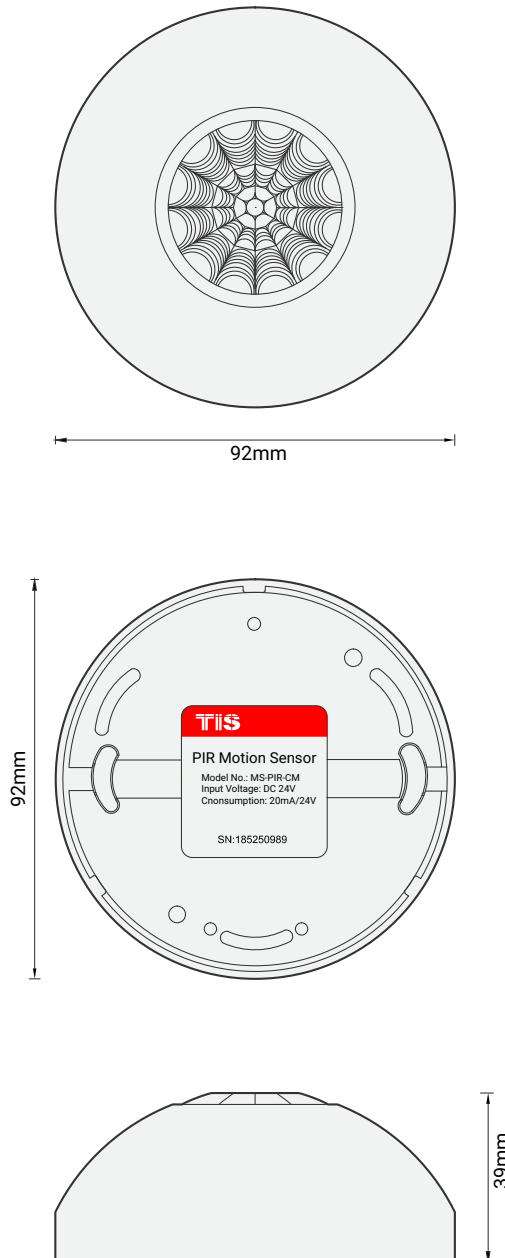

TIS PIR MOTION SENSOR

Ceiling Mount Motion Sensor

Product Diagrams V 1.1

Model: AIR-PIR-2R-CM

To the TIS BUS Network

PIR Motion Sensor

- Cat5e connection
- GND(white-orange)&(white-brown)
 - D-(white-green)&(white-blue)
 - D+(blue-green)
 - +24V(brown-orange)

▲ Figure 1: MS-PIR-CM BUS Connection Color Coding Diagram

TIS PIR MOTION SENSOR

Ceiling Mount Motion Sensor

Model: MS-PIR-CM

▲ Figure 2: Module's Dimensions

Copyright © 2020 TIS, All Rights Reserved
TIS Logo is a Registered Trademark of Texas Intelligent System LLC in the United States of America. This company takes TIS Control Ltd. in other countries. All of the Specifications are subject to change without notice.