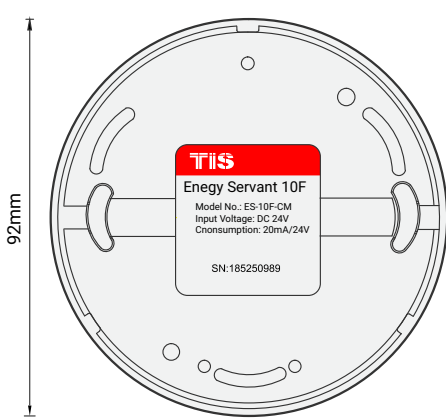

TIS ENERGY SERVANT

10 Functions Controller

Product Diagrams V 1.1

Model: ES-10F-CM

Door Magnet Contact

— low voltage cable
 — low voltage cable

Cat5e connection — {
 GND(white-orange)&(white-brown)
 D-(white-green)&(white-blue)
 D+(blue-green)
 +24V(brown-orange)

▲ Figure 1: Magnetic Door Contact Connection Diagram

TIS ENERGY SERVANT

10 Functions Controller

Model: ES-10F-CM

▲ Figure 2: 3rd Party Sensor Connection Diagram

Copyright © 2020 TIS, All Rights Reserved
 TIS Logo is a Registered Trademark of Texas Intelligent System LLC in the United States of America. This company takes TIS Control Ltd. in other countries. All of the Specifications are subject to change without notice.

Model: ES-10F-CM

92mm

92mm

39mm

▲ Figure 3: Module's Dimensions

Copyright © 2020 TIS, All Rights Reserved

TIS Logo is a Registered Trademark of Texas Intelligent System LLC in the United States of America. This company takes TIS Control Ltd. in other countries. All of the Specifications are subject to change without notice.