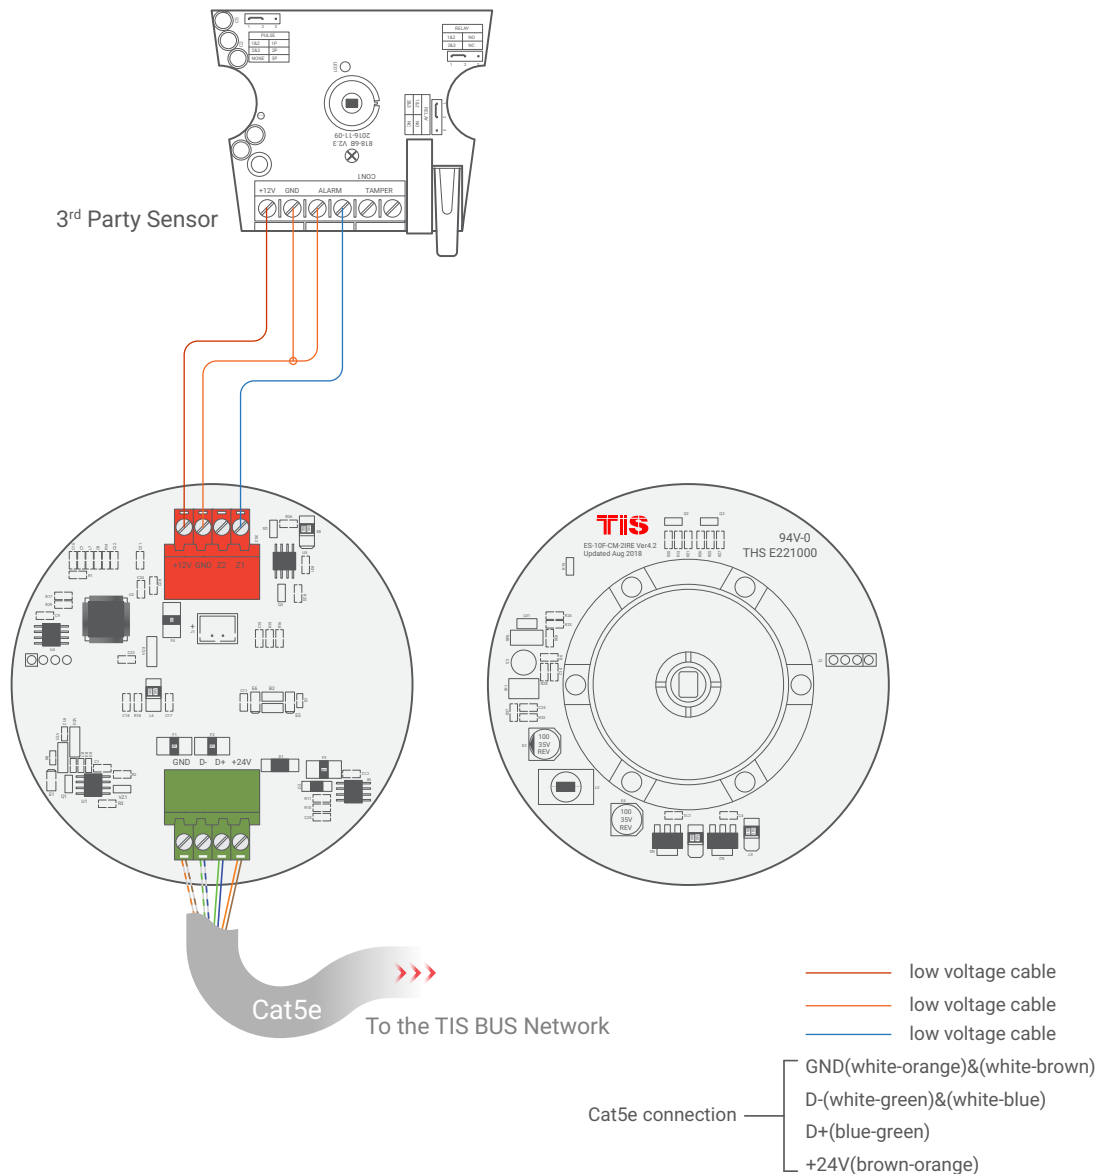

TIS ENERGY SERVANT

10 Functions Controller

Product Diagrams V 1.1

Model: ES-10F-CM

Door Magnet Contact

— low voltage cable
 — low voltage cable

Cat5e connection — {
 GND(white-orange)&(white-brown)
 D-(white-green)&(white-blue)
 D+(blue-green)
 +24V(brown-orange)

▲ Figure 1: Magnetic Door Contact Connection Diagram

TIS ENERGY SERVANT

10 Functions Controller

Model: ES-10F-CM

▲ Figure 2: 3rd Party Sensor Connection Diagram

Copyright © 2020 TIS, All Rights Reserved
 TIS Logo is a Registered Trademark of Texas Intelligent System LLC in the United States of America. This company takes TIS Control Ltd. in other countries. All of the Specifications are subject to change without notice.

Model: ES-10F-CM

92mm

92mm

39mm

▲ Figure 3: Module's Dimensions

Copyright © 2020 TIS, All Rights Reserved

TIS Logo is a Registered Trademark of Texas Intelligent System LLC in the United States of America. This company takes TIS Control Ltd. in other countries. All of the Specifications are subject to change without notice.