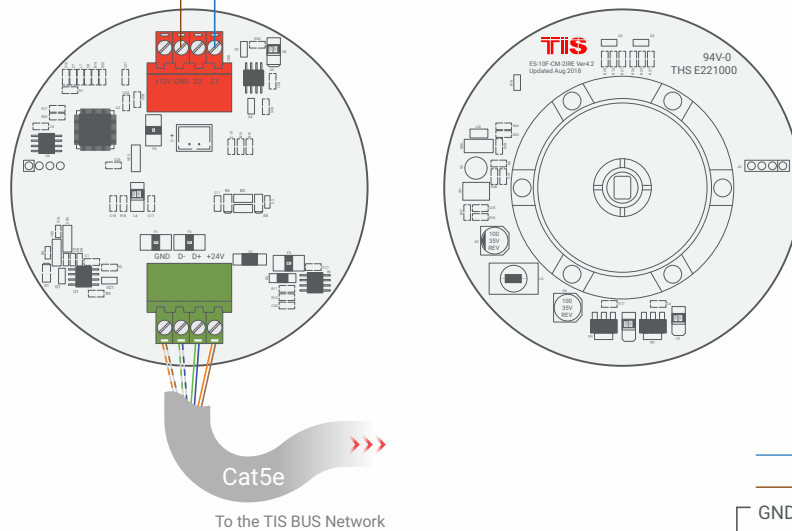

TIS ENERGY SERVANT

10 Functions Controller

Product Diagrams V 1.1

Model: ES-10F-CM

Door Magnet Contact

— low voltage cable
 — low voltage cable

Cat5e connection — {
 GND(white-orange)&(white-brown)
 D-(white-green)&(white-blue)
 D+(blue-green)
 +24V(brown-orange)

▲ Figure 1: Magnetic Door Contact Connection Diagram

TIS ENERGY SERVANT

10 Functions Controller

Model: ES-10F-CM

▲ Figure 2: 3rd Party Sensor Connection Diagram

Copyright © 2020 TIS, All Rights Reserved
 TIS Logo is a Registered Trademark of Texas Intelligent System LLC in the United States of America. This company takes TIS Control Ltd. in other countries. All of the Specifications are subject to change without notice.

Model: ES-10F-CM

92mm

92mm

39mm

▲ Figure 3: Module's Dimensions

Copyright © 2020 TIS, All Rights Reserved

TIS Logo is a Registered Trademark of Texas Intelligent System LLC in the United States of America. This company takes TIS Control Ltd. in other countries. All of the Specifications are subject to change without notice.