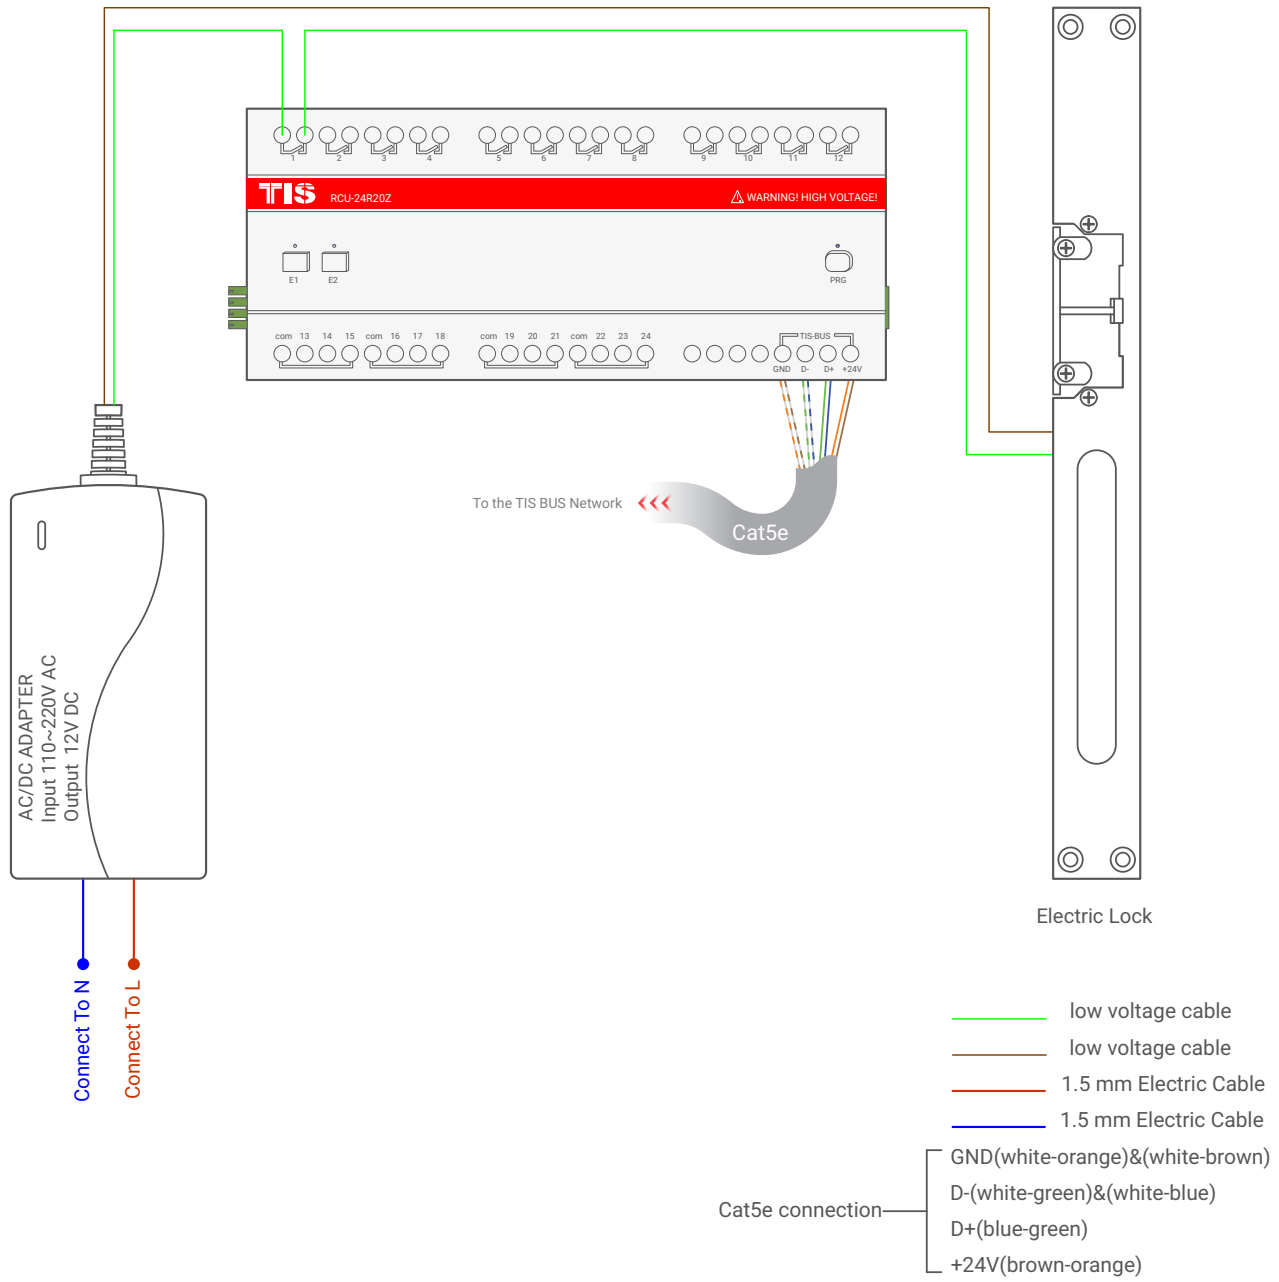

▲ Figure 1: Lights Connection Diagram

ROOM CONTROL UNIT

20 INPUTS 24 OUTPUTS

Model: RCU-24R20Z

▲ Figure 2: FCU Connection Diagram

Copyright © 2020 TIS, All Rights Reserved
 TIS Logo is a Registered Trademark of Texas Intelligent System LLC in the United States of America. This company takes TIS Control Ltd. in other countries. All of the Specifications are subject to change without notice.

Model: RCU-24R20Z

▲ Figure 3: Motors Connection Diagram

Copyright © 2020 TIS, All Rights Reserved
 TIS Logo is a Registered Trademark of Texas Intelligent System LLC in the United States of America. This company takes TIS Control Ltd. in other countries. All of the Specifications are subject to change without notice.

Model: RCU-24R20Z

▲ Figure 4: Electric Lock Connection Diagram

Copyright © 2020 TIS, All Rights Reserved
 TIS Logo is a Registered Trademark of Texas Intelligent System LLC in the United States of America. This company takes TIS Control Ltd. in other countries. All of the Specifications are subject to change without notice.