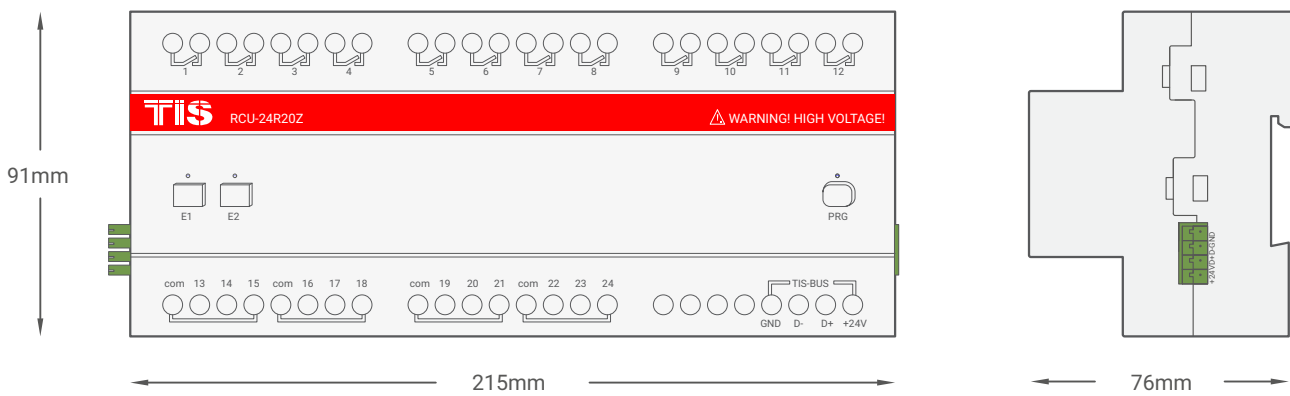

ROOM CONTROL UNIT

20 INPUTS 24 OUTPUTS

Model: RCU-24R20Z

▲ Figure 10: Module's Dimension Diagram

Copyright © 2020 TIS, All Rights Reserved
TIS Logo is a Registered Trademark of Texas Intelligent System LLC in the United States of America. This company takes TIS Control Ltd. in other countries. All of the Specifications are subject to change without notice.

TEXAS INTELLIGENT SYSTEM LLC
SUITE# 610, 860 NORTH DOROTHY DR
RICHARDSON
TX 75081,USA

TIS CONTROL LIMITED
RM 1502-p9 Easey CommBldg
253-261 Hennessy Rd Wanchai
Hong Kong