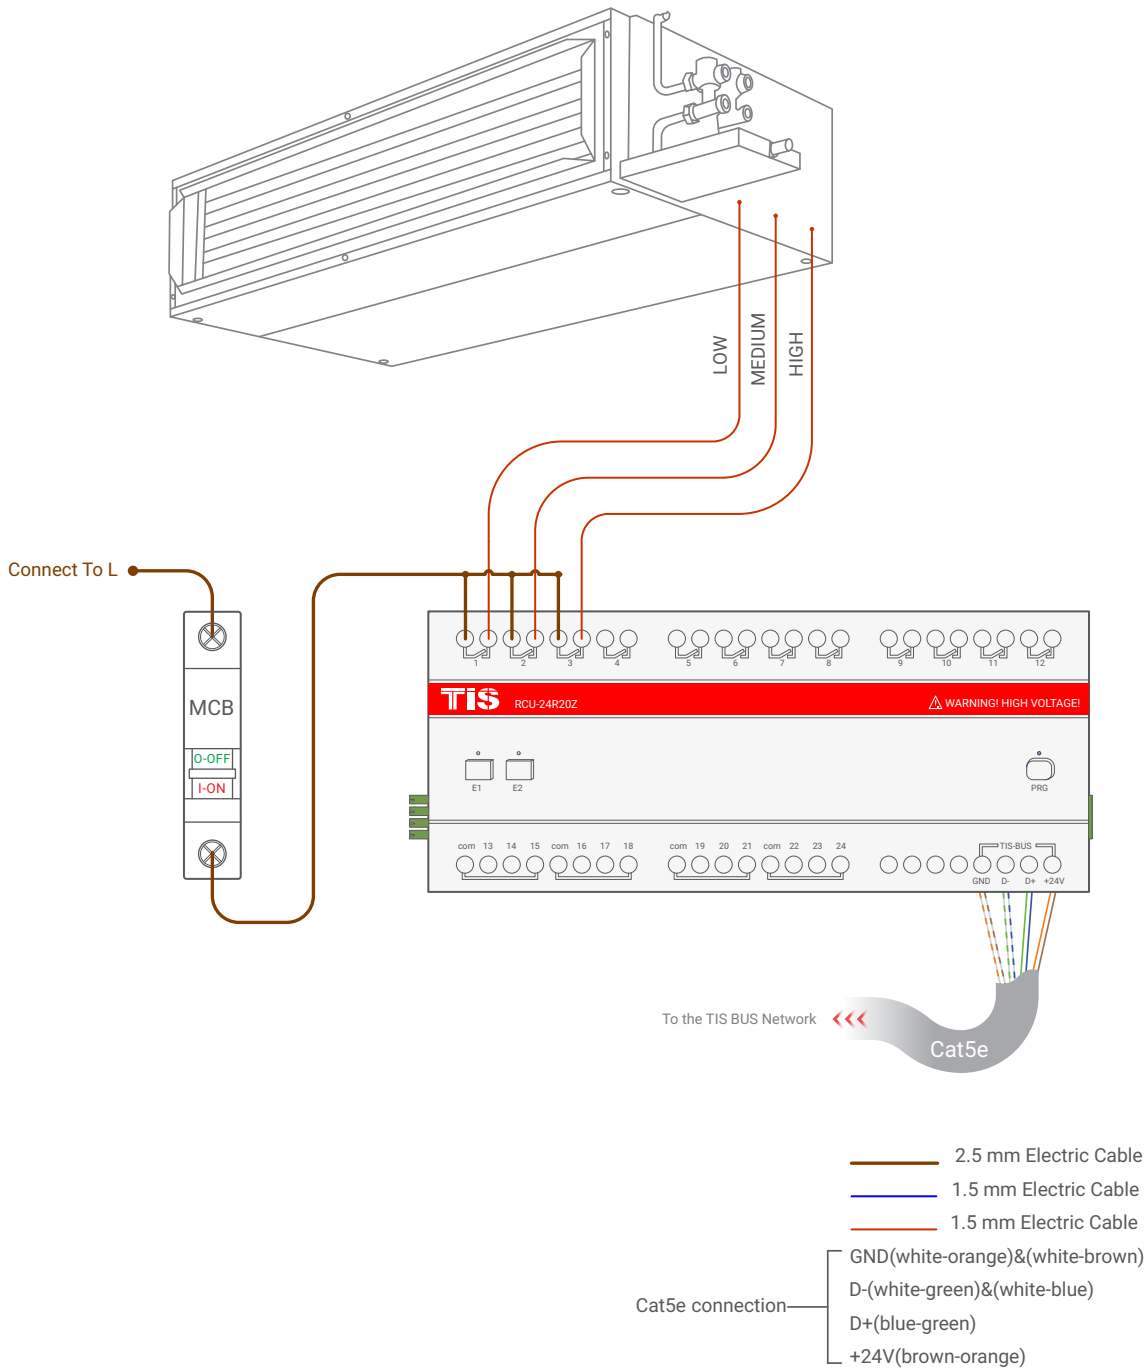

▲ Figure 1: Lights Connection Diagram

ROOM CONTROL UNIT

20 INPUTS 24 OUTPUTS

Model: RCU-24R20Z

▲ Figure 2: FCU Connection Diagram

Copyright © 2020 TIS, All Rights Reserved
 TIS Logo is a Registered Trademark of Texas Intelligent System LLC in the United States of America. This company takes TIS Control Ltd. in other countries. All of the Specifications are subject to change without notice.