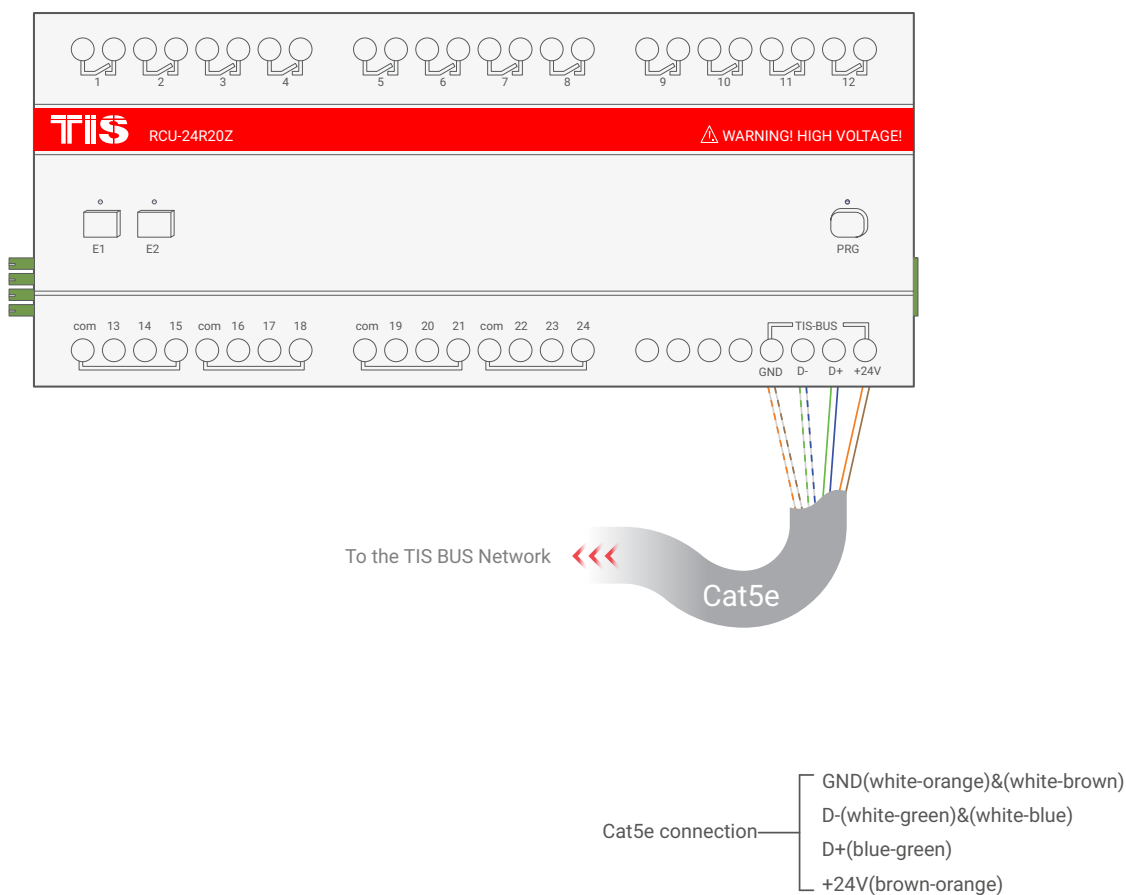

ROOM CONTROL UNIT

20 INPUTS 24 OUTPUTS

Model: RCU-24R20Z

▲ Figure 8: Module's Bus Connection Color Coding

Copyright © 2020 TIS, All Rights Reserved
TIS Logo is a Registered Trademark of Texas Intelligent System LLC in the United States of America. This company takes TIS Control Ltd. in other countries. All of the Specifications are subject to change without notice.

TEXAS INTELLIGENT SYSTEM LLC
SUITE# 610, 860 NORTH DOROTHY DR
RICHARDSON
TX 75081.USA

TIS CONTROL LIMITED
RM 1502-p9 Easey CommBldg
253-261 Hennessy Rd Wanchai
Hong Kong