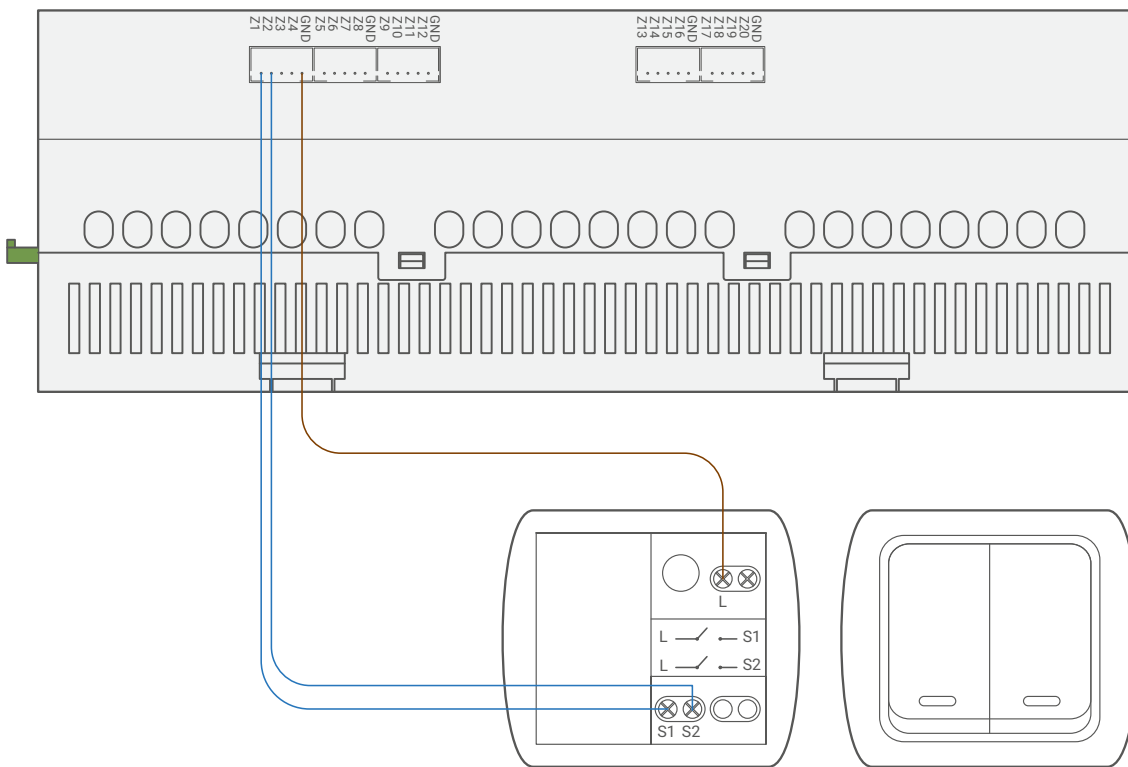

Model: RCU-24R20Z

▲ Figure 5: 3rd Party Sensor Connection Diagram

Copyright © 2020 TIS, All Rights Reserved
TIS Logo is a Registered Trademark of Texas Intelligent System LLC in the United States of America. This company takes TIS Control Ltd. in other countries. All of the Specifications are subject to change without notice.

Model: RCU-24R20Z

Traditional Switch

— low voltage cable
— low voltage cable

▲ Figure 6: Traditional Light Switch Connection Diagram

Copyright © 2020 TIS, All Rights Reserved
TIS Logo is a Registered Trademark of Texas Intelligent System LLC in the United States of America. This company takes TIS Control Ltd. in other countries. All of the Specifications are subject to change without notice.