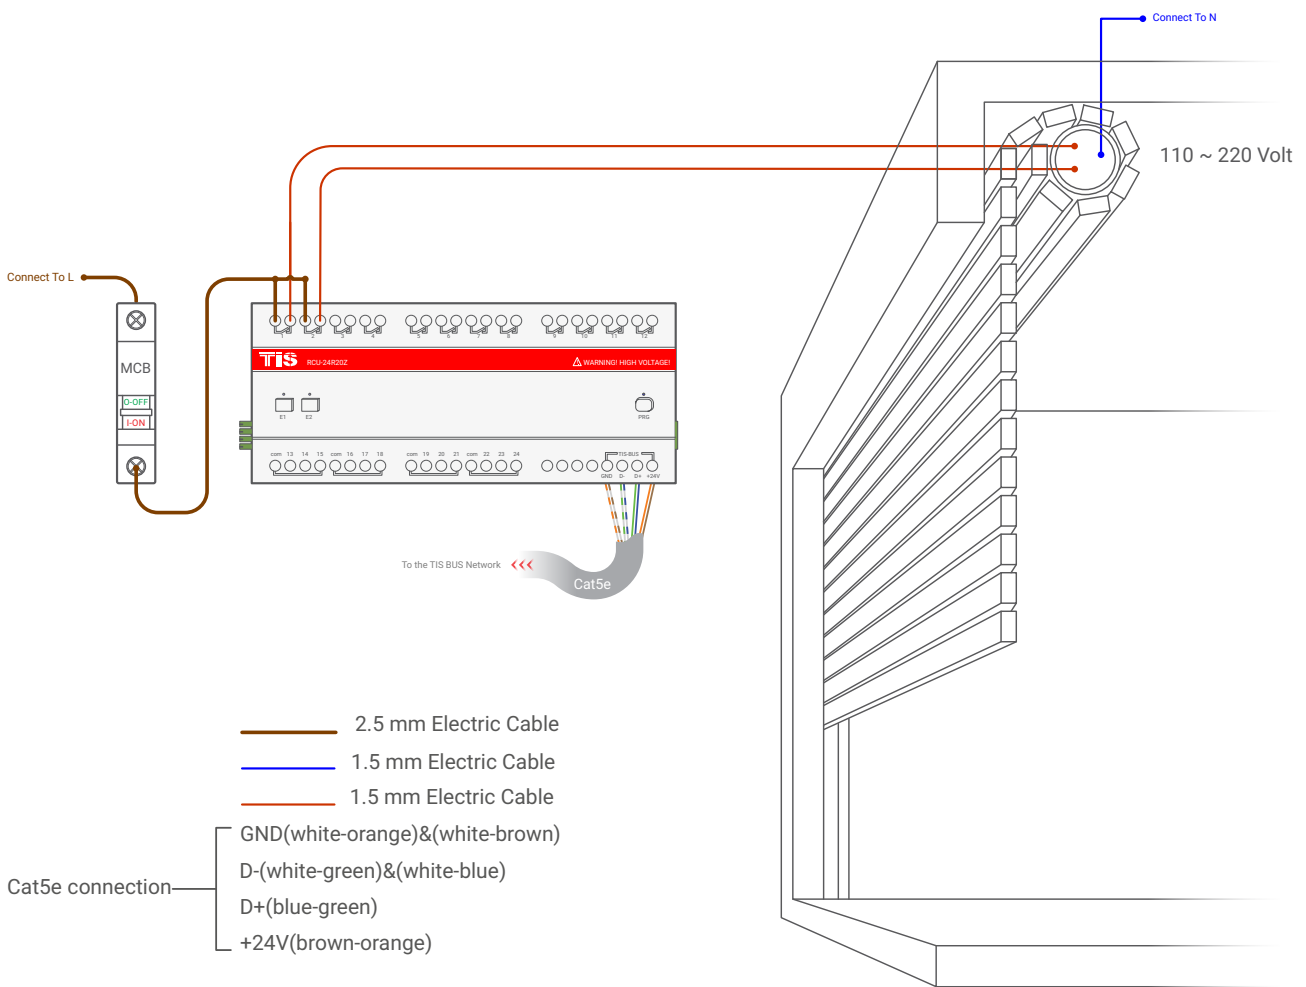

ROOM CONTROL UNIT

20 INPUTS 24 OUTPUTS

Model: RCU-24R20Z

▲ Figure 3: Motors Connection Diagram

Copyright © 2020 TIS, All Rights Reserved
TIS Logo is a Registered Trademark of Texas Intelligent System LLC in the United States of America. This company takes TIS Control Ltd. in other countries. All of the Specifications are subject to change without notice.

TEXAS INTELLIGENT SYSTEM LLC
SUITE# 610, 860 NORTH DOROTHY DR
RICHARDSON
TX 75081.USA

TIS CONTROL LIMITED
RM 1502-p9 Easey CommBldg
253-261 Hennessy Rd Wanchai
Hong Kong