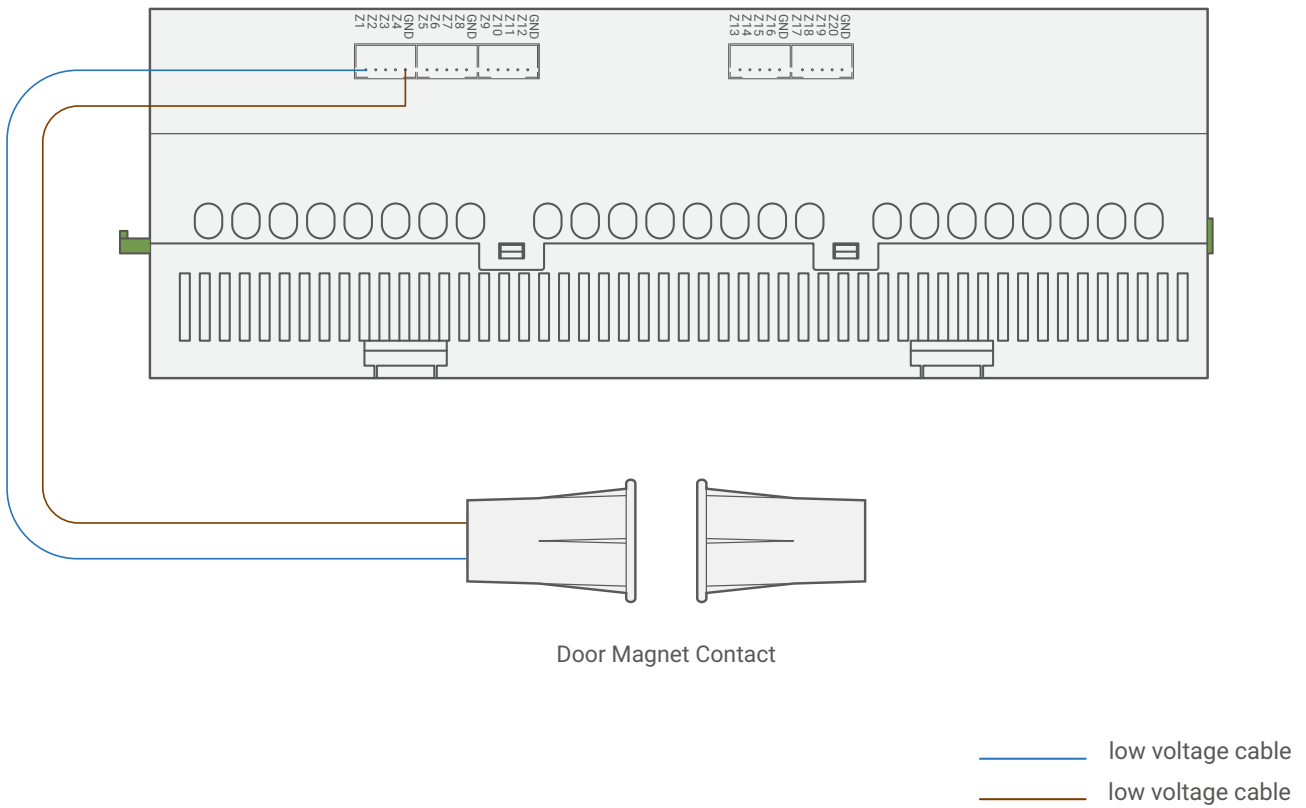

ROOM CONTROL UNIT

20 INPUTS 24 OUTPUTS

Model: RCU-24R20Z

▲ Figure 7: Magnetic Door Contact Connection Diagram

Copyright © 2020 TIS, All Rights Reserved
TIS Logo is a Registered Trademark of Texas Intelligent System LLC in the United States of America. This company takes TIS Control Ltd. in other countries. All of the Specifications are subject to change without notice.

TEXAS INTELLIGENT SYSTEM LLC
SUITE# 610, 860 NORTH DOROTHY DR
RICHARDSON
TX 75081.USA

TIS CONTROL LIMITED
RM 1502-p9 Eassey CommBldg
253-261 Hennessy Rd Wanchai
Hong Kong