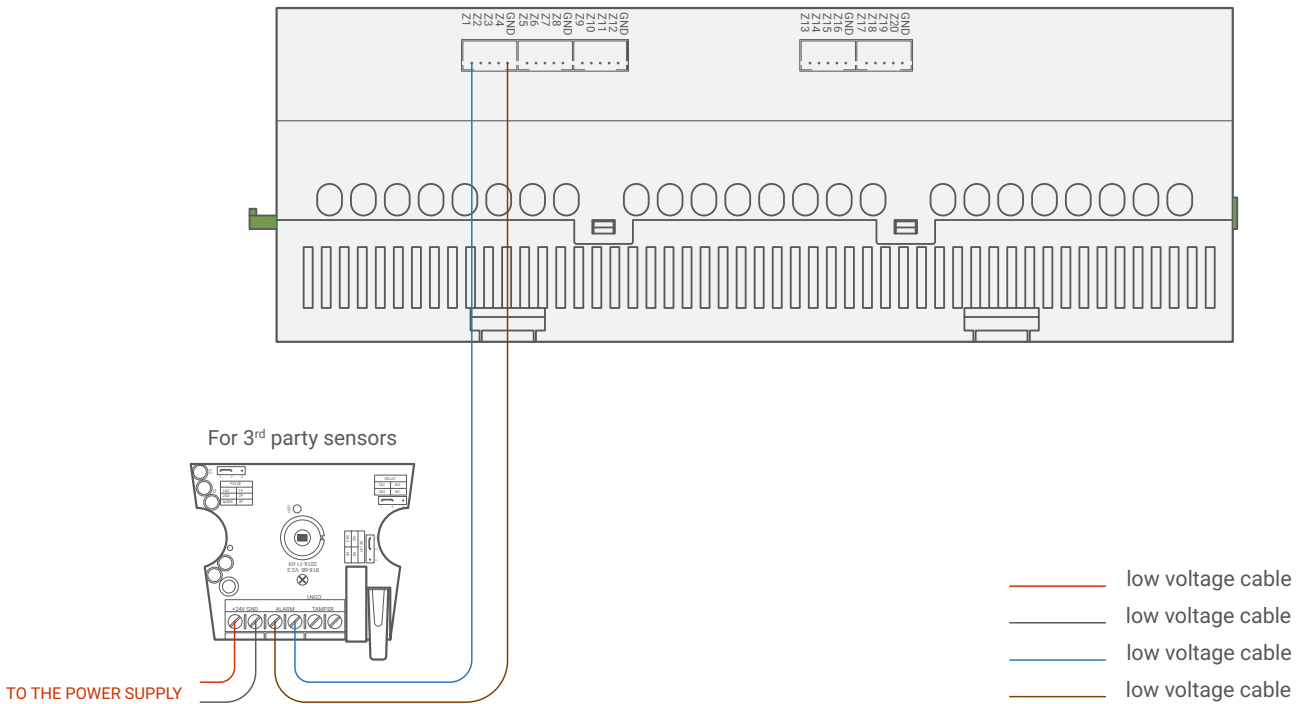

ROOM CONTROL UNIT

20 INPUTS 24 OUTPUTS

Model: RCU-24R20Z

▲ Figure 5: 3rd Party Sensor Connection Diagram

Copyright © 2020 TIS, All Rights Reserved
TIS Logo is a Registered Trademark of Texas Intelligent System LLC in the United States of America. This company takes TIS Control Ltd. in other countries. All of the Specifications are subject to change without notice.

TEXAS INTELLIGENT SYSTEM LLC
SUITE# 610, 860 NORTH DOROTHY DR
RICHARDSON
TX 75081.USA

TIS CONTROL LIMITED
RM 1502-p9 Easey CommBldg
253-261 Hennessy Rd Wanchai
Hong Kong