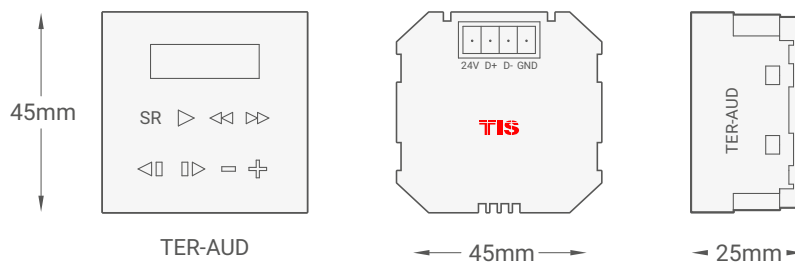

## PRODUCT SPECIFICATIONS

	<b>OLED</b>	Size	0.9"
	<b>Touch</b>	Active area Touch Type	1.5" Capacitive
	<b>TIS Bus</b>	Number of devices on 1 line Bus voltage Current consumption	Max. 64 12-32 V DC <20 mA / 24 V DC
	<b>Protection</b>		Reverse Polarity Protection ESD Protection
	<b>Reaction time</b>		approx. 20ms
	<b>Mounting</b>	Wall mount	Attached to Terre base
	<b>Connection terminal</b>	Data	Direct TIS bus connection
	<b>Operating and display elements</b>	touch buttons Backlight TIS bus Upgrading	8 touch buttons for audio control ... Backlight indicators TIS Protocol messages and commands By Rs485 upgrading kit.
	<b>Weight</b>	Without packaging	60 g
	<b>Dimensions</b>	Width × length × height	45mm × 25mm × 45mm
	<b>Housing</b>	Materials Internal Parts color IP rating	Fire proof PC / Glass in front Black & gray IP 50
	<b>Temperature range</b>	Operation Storage Transport	-10...60°C -20...50°C -25...75°C
	<b>Air humidity</b>		<80% non-condensing