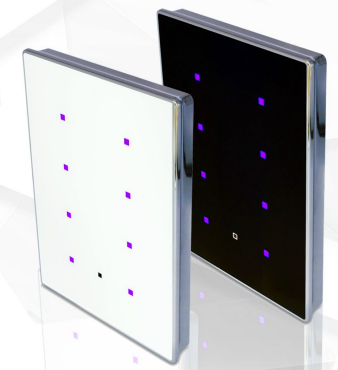

Looking for something to robust your interior design?

Luna 9G is an eye catching product from TIS smart home manufacturers, crafted to complement your interior design with its minimalist shape but outstanding function. The most significant feature of this device is that because of its coupler -a unique TIS-specific electrical piece- there is no need to have all the classic wiring for light switches distant from the electrical box; Luna 9G is capable of controlling the lighting system in your room.

You can convert all the light switches in your room into one single wiring panel Luna and save time and energy while enjoying the trendy technology. With its elegant shape and design, Luna 9G is available in Black and White with a touch screen including 9 buttons and a stylish LED. Its LED can be customized based on 265 color choices to create a magical and easy-to-find RGB backlit at night. Also, each of Luna 9G's buttons can perform different sets of commands if double clicked. So, there is a lot you can do with this fashionable panel.

Now it's time to
let one small device
make a big change
in your life.

At last, due to infrared capability of Luna 9G, it is possible to perform commands using a remote control. This option is of value to those who prefer controlling the home via button pushing instead of screen touching. The good news is Luna 9G with its practical functions can be favorable to everyone.