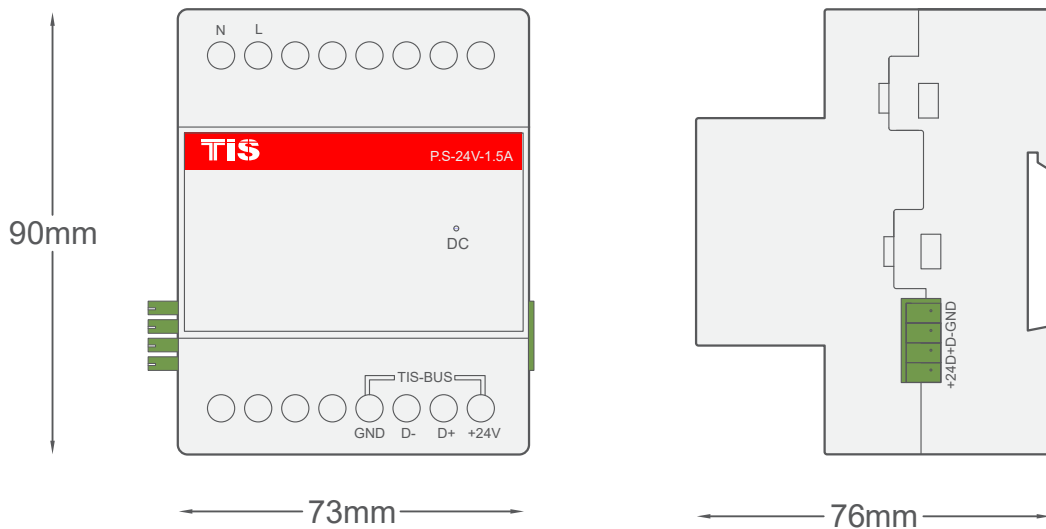

Model: P.S-24V-1.5A

▲ Figure 4: Module's Dimensions

Copyright © 2020 TIS, All Rights Reserved
TIS Logo is a Registered Trademark of Texas Intelligent System LLC in the United States of America. This company takes TIS Control Ltd. in other countries. All of the Specifications are subject to change without notice.