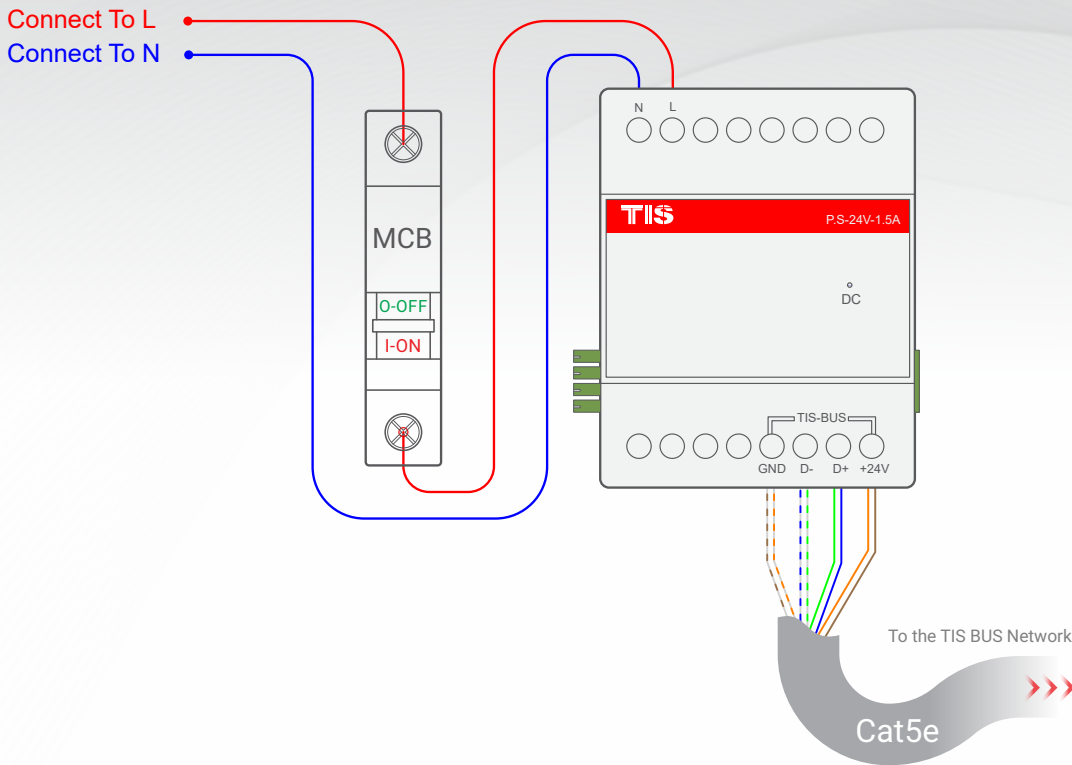

TIS POWER SUPPLY

24-V DC Power Supply Module

Product Diagrams V 1.1

Model: P.S-24V-1.5A

- 1.5 mm Electric Cable
 - 1.5 mm Electric Cable
 - GND(white-orange)&(white-brown)
 - D-(white-green)&(white-blue)
 - D+(blue-green)
 - +24V(brown-orange)
- Cat5e connection

▲ Figure 1: P.S-24V-1.5A Configuration Diagram

TIS POWER SUPPLY

24-V DC Power Supply Module

Model: P.S-24V-1.5A

▲ Figure 2: Module's Bus Connection Color Coding

Copyright © 2020 TIS, All Rights Reserved

TIS Logo is a Registered Trademark of Texas Intelligent System LLC in the United States of America. This company takes TIS Control Ltd. in other countries. All of the Specifications are subject to change without notice.

Model: P.S-24V-1.5A

▲ Figure 3: DIN-Rail Bus Module Configuration Diagram

Copyright © 2020 TIS, All Rights Reserved

TIS Logo is a Registered Trademark of Texas Intelligent System LLC in the United States of America. This company takes TIS Control Ltd. in other countries. All of the Specifications are subject to change without notice.