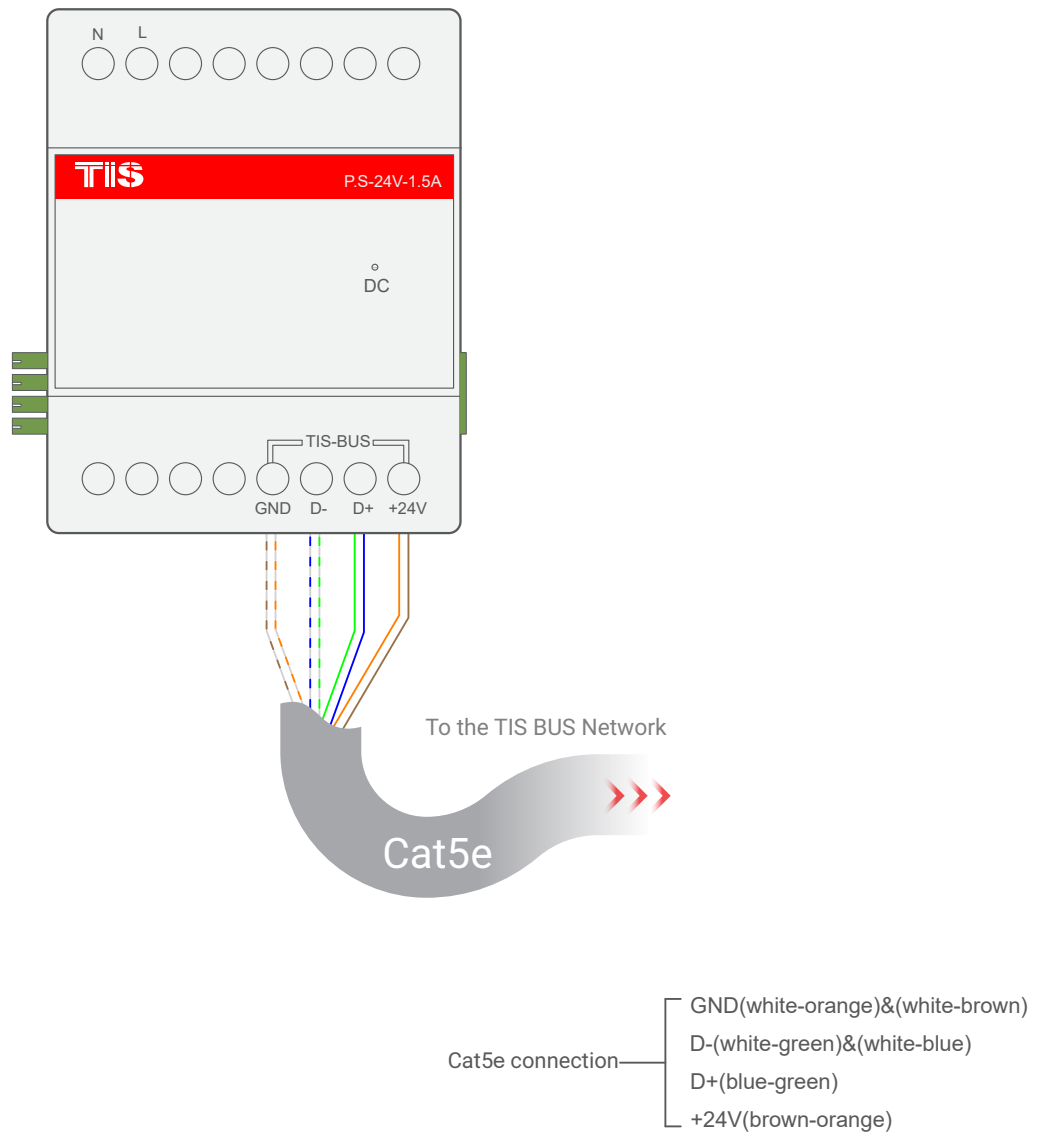

TIS POWER SUPPLY

24-V DC Power Supply Module

Product Diagrams V 1.1

Model: P.S-24V-1.5A

- 1.5 mm Electric Cable
 - 1.5 mm Electric Cable
 - GND(white-orange)&(white-brown)
 - D-(white-green)&(white-blue)
 - D+(blue-green)
 - +24V(brown-orange)
- Cat5e connection

▲ Figure 1: P.S-24V-1.5A Configuration Diagram

TIS POWER SUPPLY

24-V DC Power Supply Module

Model: P.S-24V-1.5A

▲ Figure 2: Module's Bus Connection Color Coding

Copyright © 2020 TIS, All Rights Reserved

TIS Logo is a Registered Trademark of Texas Intelligent System LLC in the United States of America. This company takes TIS Control Ltd. in other countries. All of the Specifications are subject to change without notice.

Model: P.S-24V-1.5A

▲ Figure 3: DIN-Rail Bus Module Configuration Diagram

Copyright © 2020 TIS, All Rights Reserved

TIS Logo is a Registered Trademark of Texas Intelligent System LLC in the United States of America. This company takes TIS Control Ltd. in other countries. All of the Specifications are subject to change without notice.