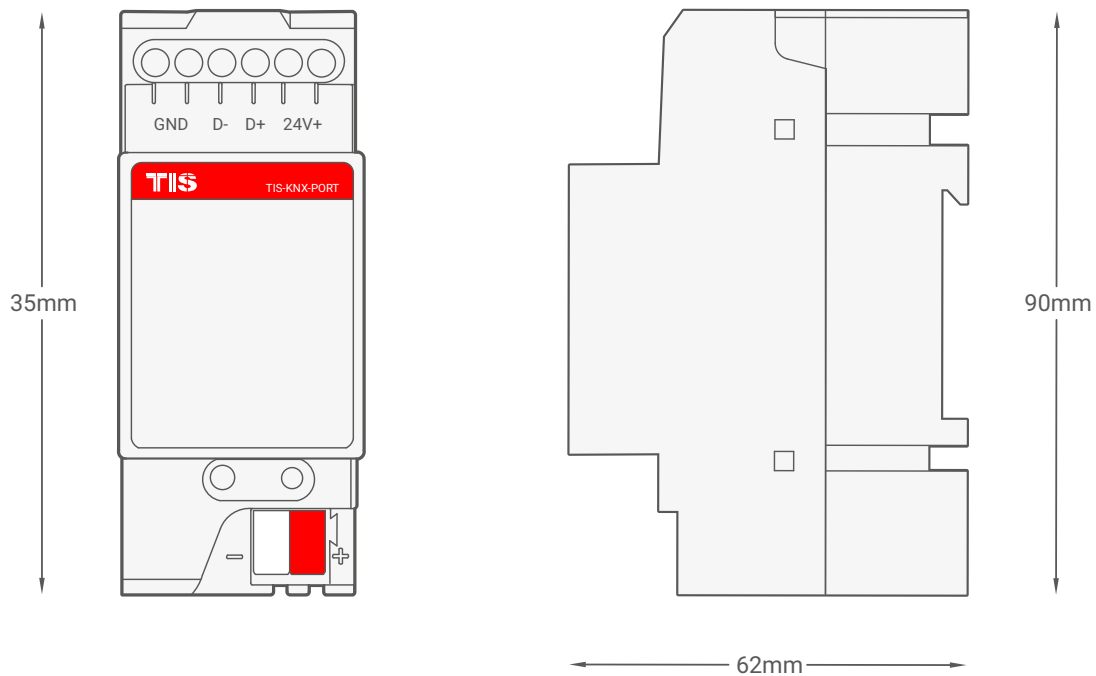

▲ Figure 1: TIS BUS-KNX Converter Configuration Diagram

TIS BUS-KNX CONVERTOR

Model: TIS-KNX-PORT

▲ Figure 2: Module's Dimensions

Copyright © 2020 TIS, All Rights Reserved
TIS Logo is a Registered Trademark of Texas Intelligent System LLC in the United States of America. This company takes TIS Control Ltd. in other countries. All of the Specifications are subject to change without notice.