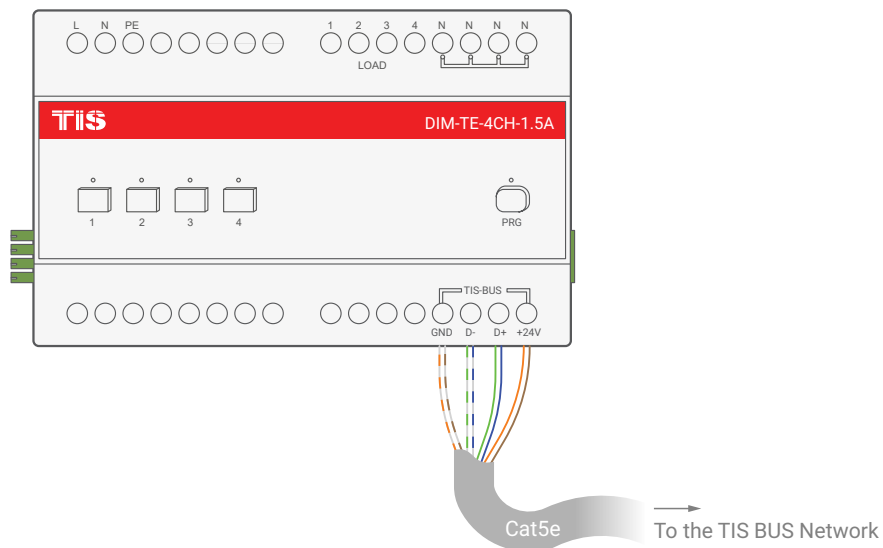

TIS TRAILING EDGE DIMMER

4 Channels 1.5 Amp.

Product Diagrams V 1.1

Model: DIM-TE-4CH-1.5A

▲ Figure 1: Lights Connection Diagram

TIS TRAILING EDGE DIMMER

4 CHANNELS 1.5 AMP.

Model: DIM-TE-4CH-1.5A

- Cat5e connection
- GND(white-orange)&(white-brown)
 - D-(white-green)&(white-blue)
 - D+(blue-green)
 - +24V(brown-orange)

▲ Figure 2: Module's Bus Connection Color Coding

Copyright © 2020 TIS, All Rights Reserved
TIS Logo is a Registered Trademark of Texas Intelligent System LLC in the United States of America. This company takes TIS Control Ltd. in other countries. All of the Specifications are subject to change without notice.

TEXAS INTELLIGENT SYSTEM LLC
SUITE# 610, 860 NORTH DOROTHY DR
RICHARDSON
TX 75081.USA

TIS CONTROL LIMITED
RM 1502-p9 Easay CommBldg
253-261 Hennessy Rd Wanchai
Hong Kong

TIS TRAILING EDGE DIMMER

4 CHANNELS 1.5 AMP.

Model: DIM-TE-4CH-1.5A

▲ Figure 3: DIN-Rail Bus Module Configuration Diagram

▲ Figure 4: Module Dimensions

Copyright © 2020 TIS, All Rights Reserved
TIS Logo is a Registered Trademark of Texas Intelligent System LLC in the United States of America. This company takes TIS Control Ltd. in other countries. All of the Specifications are subject to change without notice.