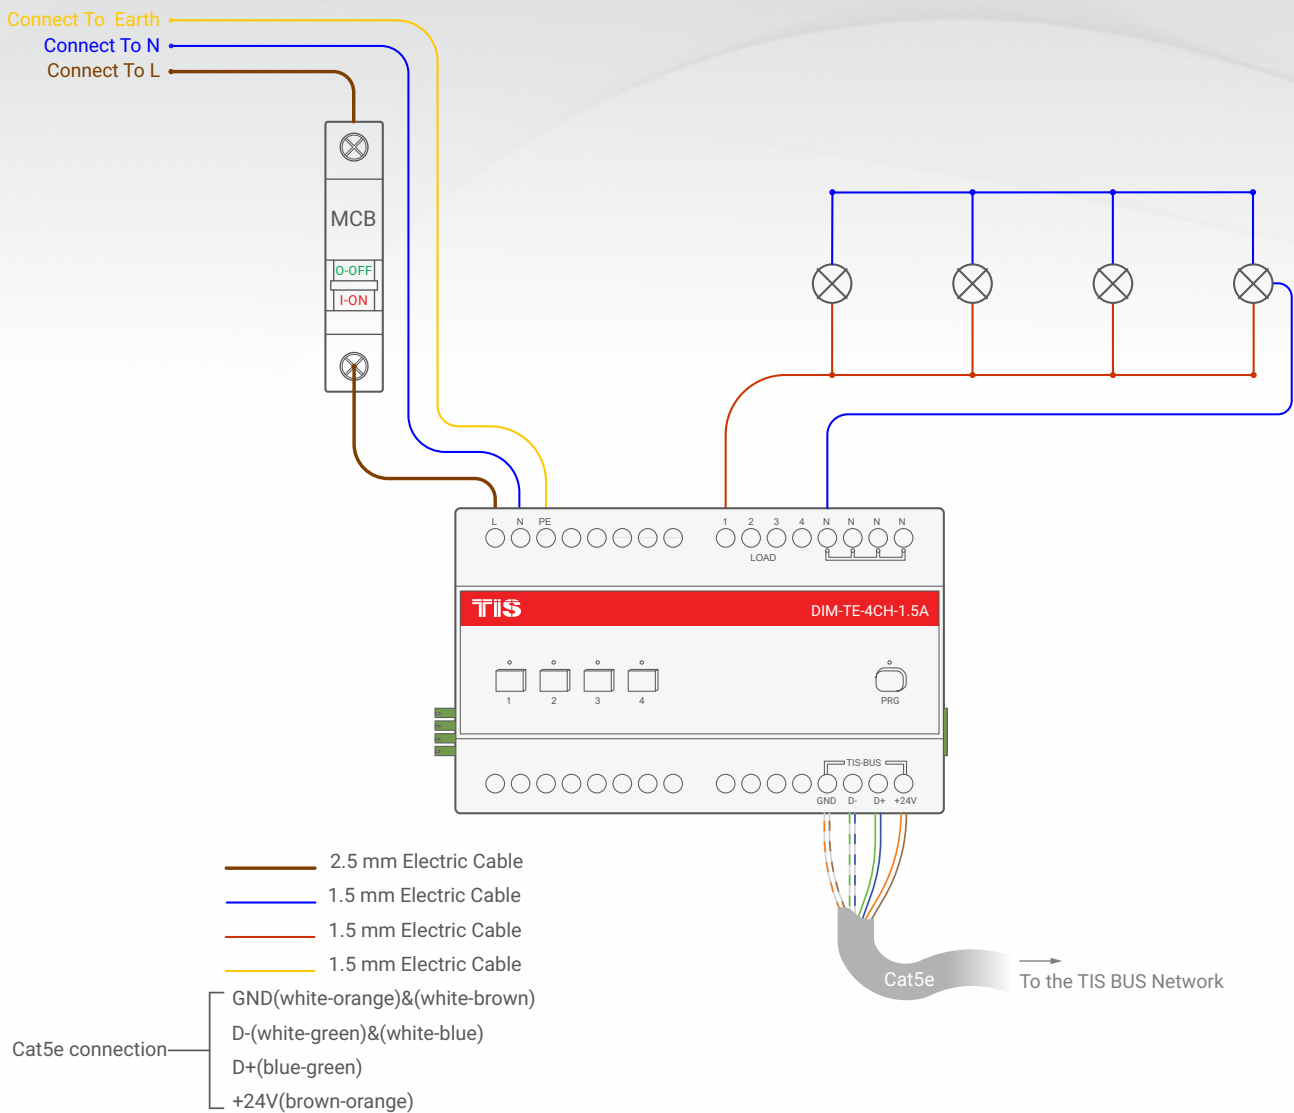

TIS TRAILING EDGE DIMMER

4 Channels 1.5 Amp.

Product Diagrams V 1.1

Model: DIM-TE-4CH-1.5A

▲ Figure 1: Lights Connection Diagram

TIS TRAILING EDGE DIMMER

4 CHANNELS 1.5 AMP.

Model: DIM-TE-4CH-1.5A

- Cat5e connection
- GND(white-orange)&(white-brown)
 - D-(white-green)&(white-blue)
 - D+(blue-green)
 - +24V(brown-orange)

▲ Figure 2: Module's Bus Connection Color Coding

Copyright © 2020 TIS, All Rights Reserved
TIS Logo is a Registered Trademark of Texas Intelligent System LLC in the United States of America. This company takes TIS Control Ltd. in other countries. All of the Specifications are subject to change without notice.

Model: DIM-TE-4CH-1.5A

▲ Figure 3: DIN-Rail Bus Module Configuration Diagram

▲ Figure 4: Module Dimensions

Copyright © 2020 TIS, All Rights Reserved
TIS Logo is a Registered Trademark of Texas Intelligent System LLC in the United States of America. This company takes TIS Control Ltd. in other countries. All of the Specifications are subject to change without notice.