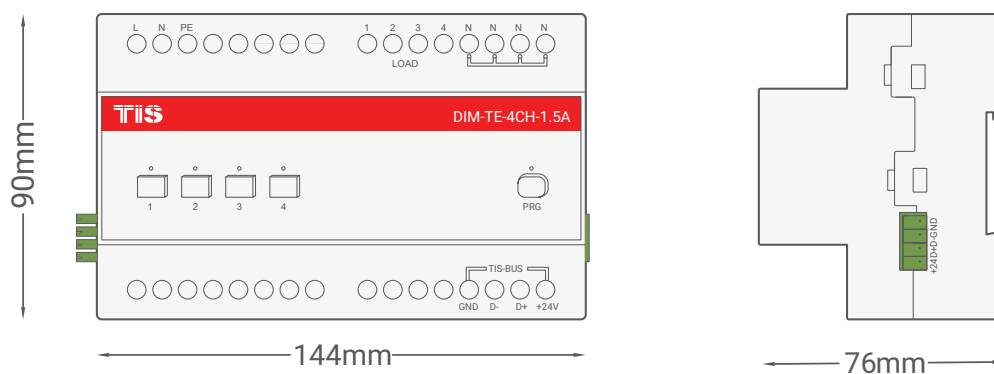

Model: DIM-TE-4CH-1.5A

▲ Figure 3: DIN-Rail Bus Module Configuration Diagram

▲ Figure 4: Module Dimensions

Copyright © 2020 TIS, All Rights Reserved
TIS Logo is a Registered Trademark of Texas Intelligent System LLC in the United States of America. This company takes TIS Control Ltd. in other countries. All of the Specifications are subject to change without notice.