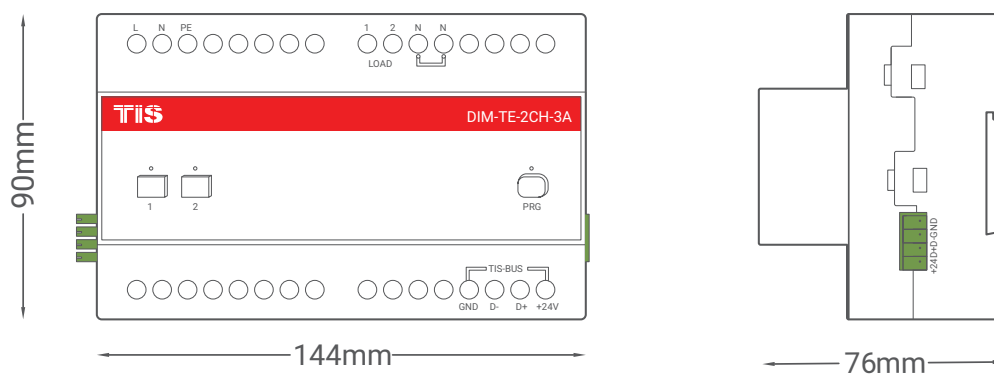

# TIS TRAILING EDGE DIMMER

2 CHANNELS 3 AMP.

Model: DIM-TE-2CH-3A

▲ Figure 2: Module's Bus Connection Color Coding

Copyright © 2020 TIS, All Rights Reserved  
TIS Logo is a Registered Trademark of Texas Intelligent System LLC in the United States of America. This company takes TIS Control Ltd. in other countries. All of the Specifications are subject to change without notice.

# TIS TRAILING EDGE DIMMER

2 CHANNELS 3 AMP.

Model: DIM-TE-2CH-3A

▲ Figure 3: DIN-Rail Bus Module Configuration Diagram

▲ Figure 4: Module Dimensions

Copyright © 2020 TIS, All Rights Reserved  
TIS Logo is a Registered Trademark of Texas Intelligent System LLC in the United States of America. This company takes TIS Control Ltd. in other countries. All of the Specifications are subject to change without notice.