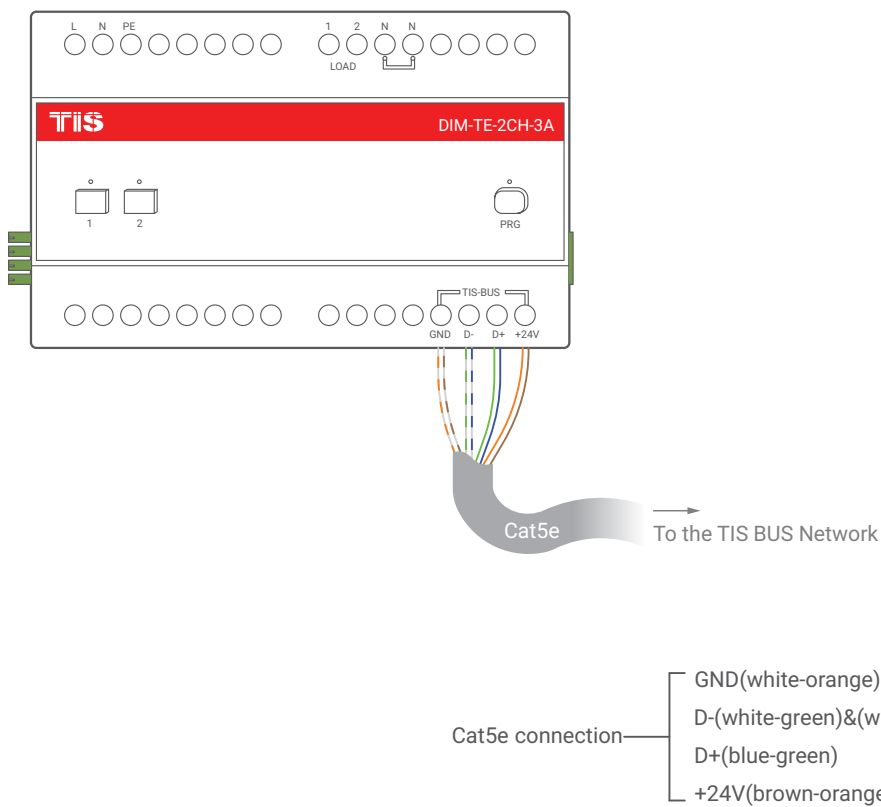

# TIS TRAILING EDGE DIMMER

2 Channels 3 Amp.

Product Diagrams V 1.1

Model: DIM-TE-2CH-3A

▲ Figure 1: Lights Connection Diagram

# TIS TRAILING EDGE DIMMER

2 CHANNELS 3 AMP.

Model: DIM-TE-2CH-3A

▲ Figure 2: Module's Bus Connection Color Coding

Copyright © 2020 TIS, All Rights Reserved  
TIS Logo is a Registered Trademark of Texas Intelligent System LLC in the United States of America. This company takes TIS Control Ltd. in other countries. All of the Specifications are subject to change without notice.

# TIS TRAILING EDGE DIMMER

2 CHANNELS 3 AMP.

Model: DIM-TE-2CH-3A

▲ Figure 3: DIN-Rail Bus Module Configuration Diagram

▲ Figure 4: Module Dimensions

Copyright © 2020 TIS, All Rights Reserved  
TIS Logo is a Registered Trademark of Texas Intelligent System LLC in the United States of America. This company takes TIS Control Ltd. in other countries. All of the Specifications are subject to change without notice.