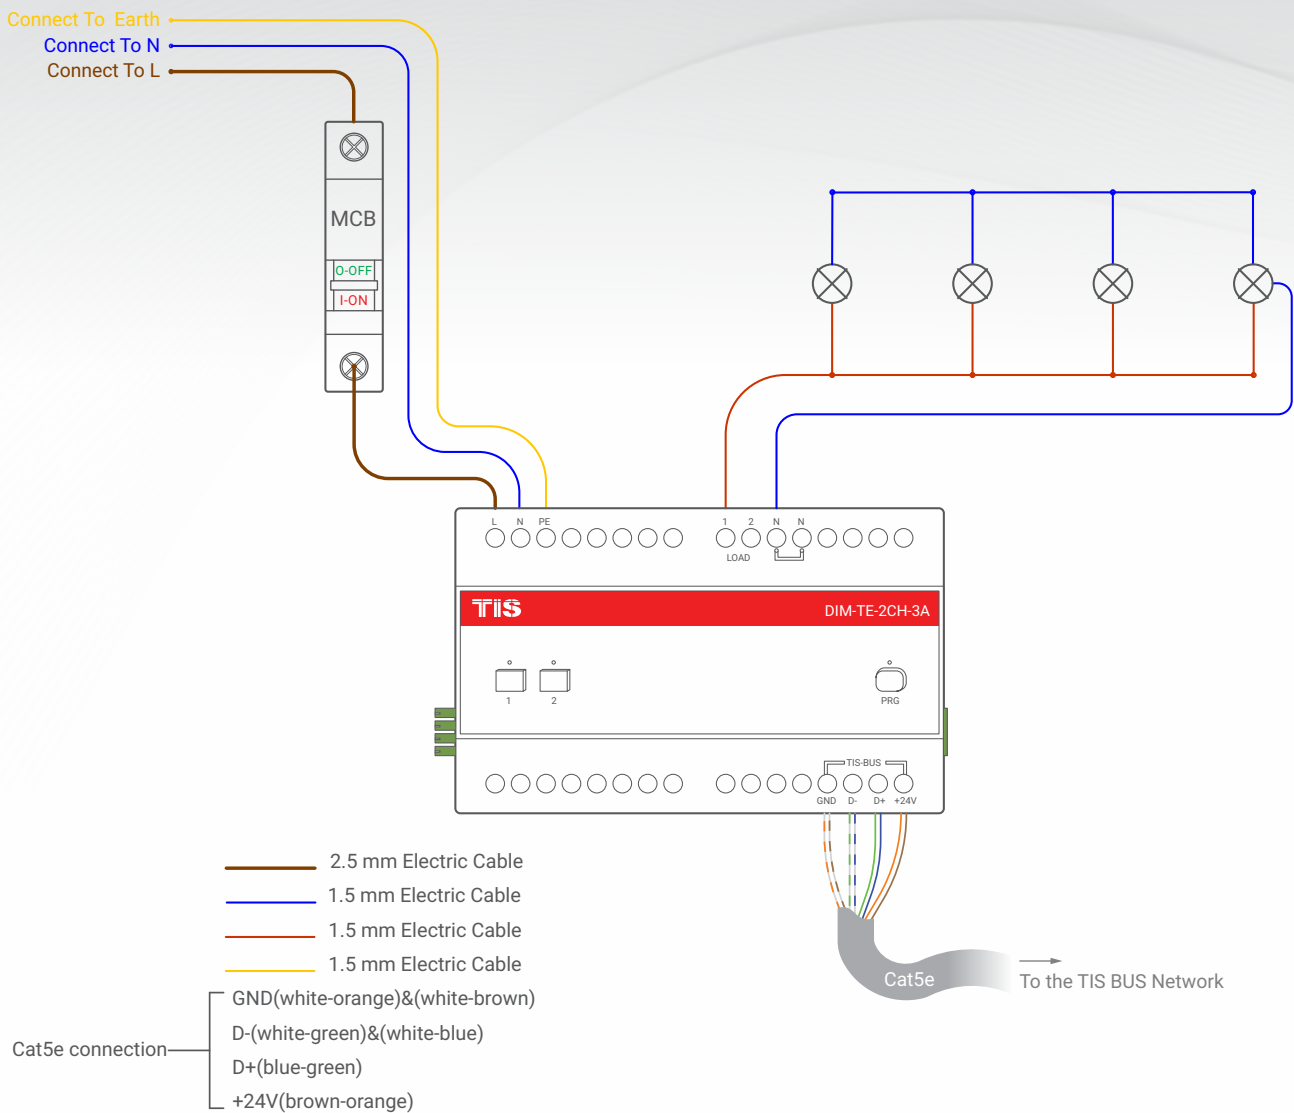

# TIS TRAILING EDGE DIMMER

2 Channels 3 Amp.

Product Diagrams V 1.1

Model: DIM-TE-2CH-3A

▲ Figure 1: Lights Connection Diagram

# TIS TRAILING EDGE DIMMER

2 CHANNELS 3 AMP.

Model: DIM-TE-2CH-3A

▲ Figure 2: Module's Bus Connection Color Coding

Copyright © 2020 TIS, All Rights Reserved  
TIS Logo is a Registered Trademark of Texas Intelligent System LLC in the United States of America. This company takes TIS Control Ltd. in other countries. All of the Specifications are subject to change without notice.

# TIS TRAILING EDGE DIMMER

2 CHANNELS 3 AMP.

Model: DIM-TE-2CH-3A

▲ Figure 3: DIN-Rail Bus Module Configuration Diagram

▲ Figure 4: Module Dimensions

Copyright © 2020 TIS, All Rights Reserved  
TIS Logo is a Registered Trademark of Texas Intelligent System LLC in the United States of America. This company takes TIS Control Ltd. in other countries. All of the Specifications are subject to change without notice.