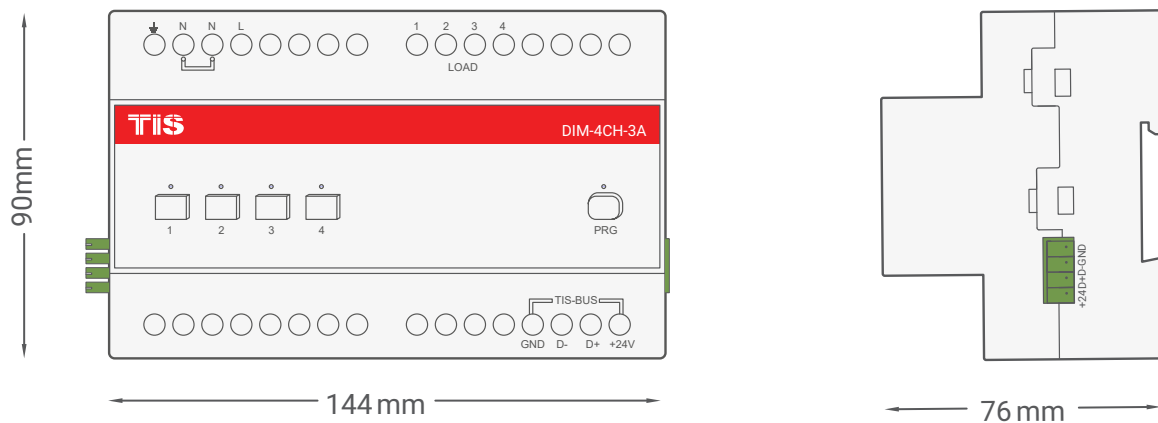

TIS DIMMER

4 CHANNELS 3 AMP.

Model: DIM-4CH-3A

▲ Figure 4: Module Dimensions

Copyright © 2020 TIS, All Rights Reserved
TIS Logo is a Registered Trademark of Texas Intelligent System LLC in the United States of America. This company takes TIS Control Ltd. in other countries. All of the Specifications are subject to change without notice.

TEXAS INTELLIGENT SYSTEM LLC
SUITE# 610, 860 NORTH DOROTHY DR
RICHARDSON
TX 75081.USA

TIS CONTROL LIMITED
RM 1502-p9 Easey CommBldg
253-261 Hennessy Rd Wanchai
Hong Kong