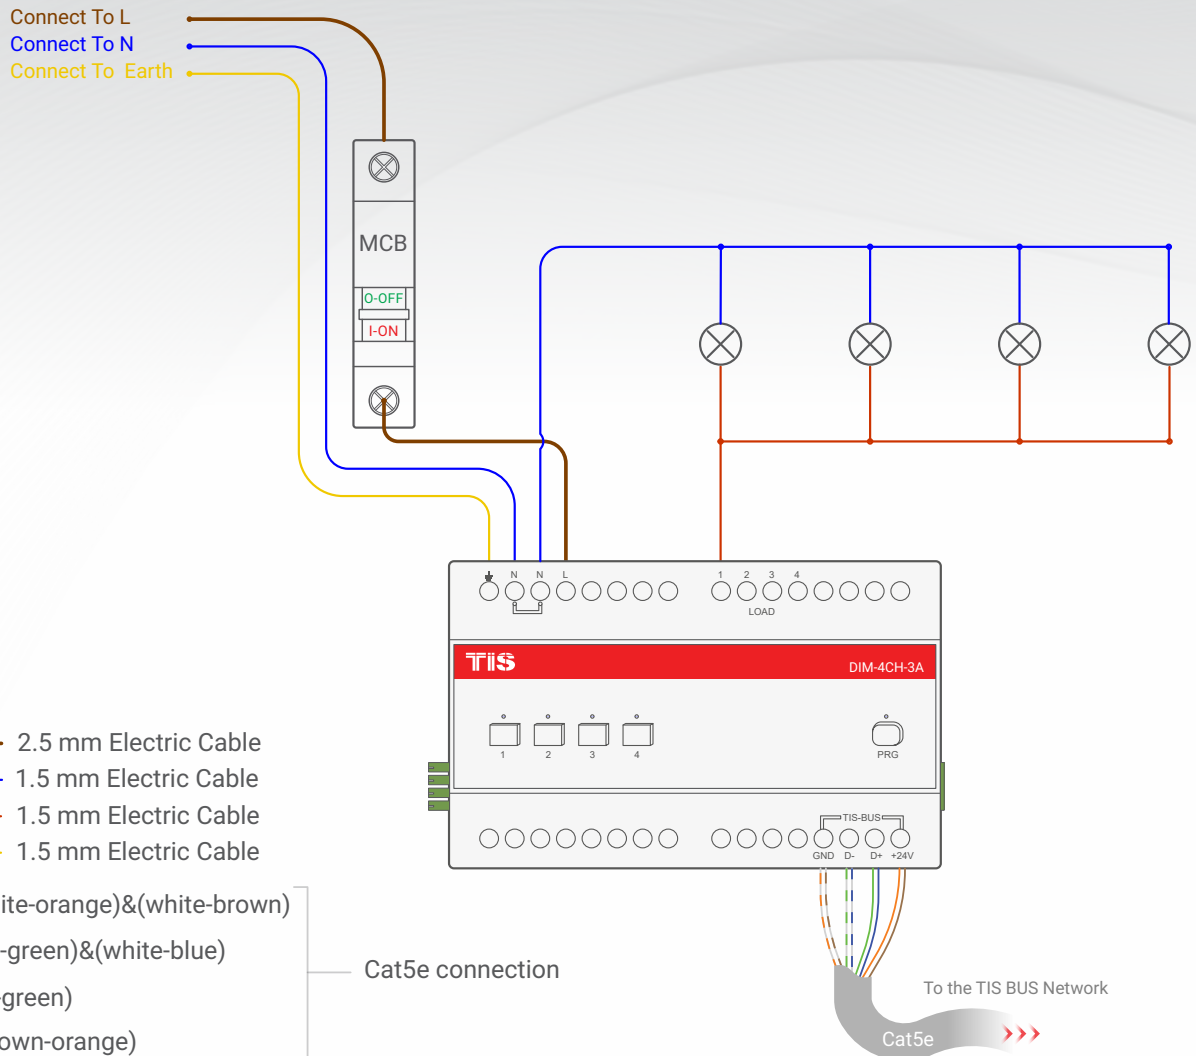

TIS DIMMER

4 Channels 3 Amp.

Product Diagrams V 1.1

Model: DIM-4CH-3A

▲ Figure 1: Lights Connection Diagram

TIS DIMMER

4 CHANNELS 3 AMP.

Model: DIM-4CH-3A