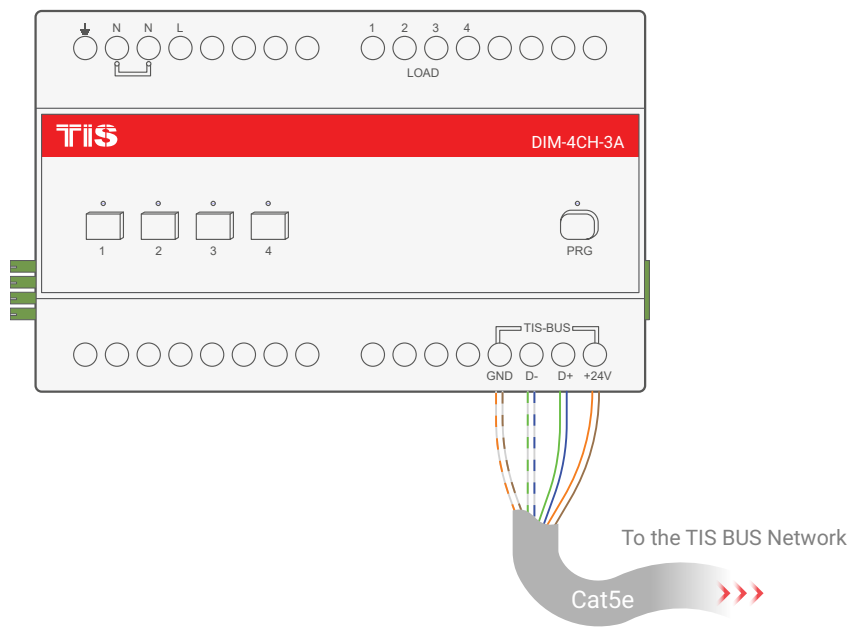

TIS DIMMER

4 Channels 3 Amp.

Product Diagrams V 1.1

Model: DIM-4CH-3A

▲ Figure 1: Lights Connection Diagram

TIS DIMMER

4 CHANNELS 3 AMP.

Model: DIM-4CH-3A