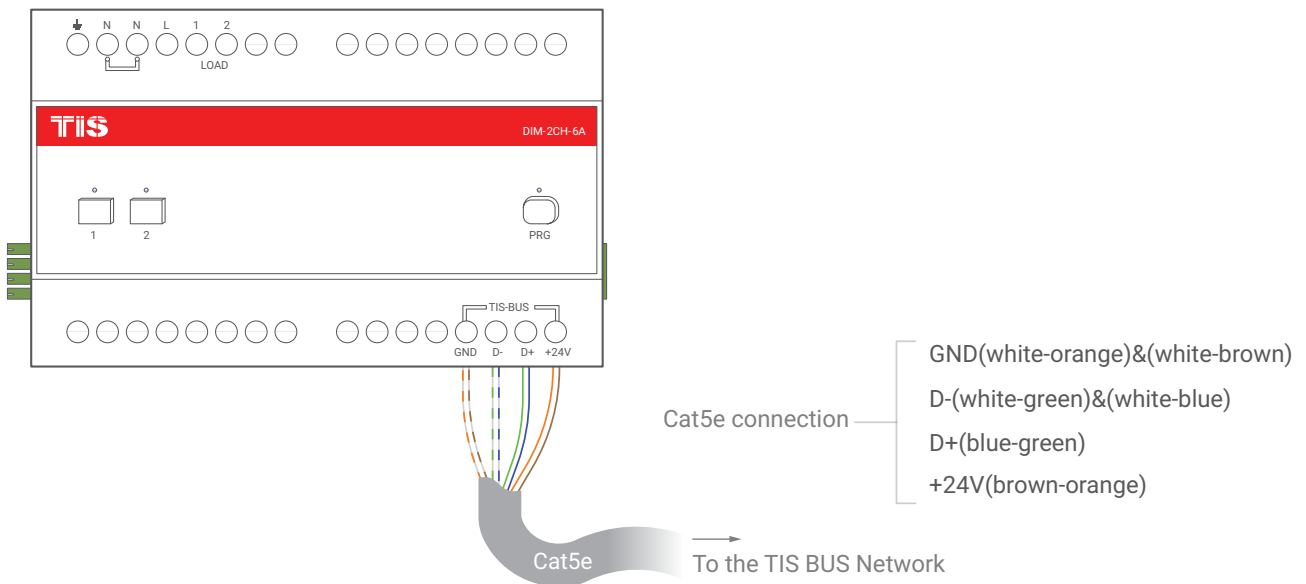

▲ Figure 1: Lights Connection Diagram

TIS DIMMER

2 CHANNELS 6 AMP

Model: DIM-2CH-6A

▲ Figure 2: BUS Connection Color Coding

Copyright © 2020 TIS, All Rights Reserved
TIS Logo is a Registered Trademark of Texas Intelligent System LLC in the United States of America. This company takes TIS Control Ltd. in other countries. All of the Specifications are subject to change without notice.

TEXAS INTELLIGENT SYSTEM LLC
SUITE# 610, 860 NORTH DOROTHY DR
RICHARDSON
TX 75081.USA

TIS CONTROL LIMITED
RM 1502-p9 Easay CommBldg
253-261 Hennessy Rd Wanchai
Hong Kong

TIS DIMMER

2 CHANNELS 6 AMP

Model: DIM-2CH-6A