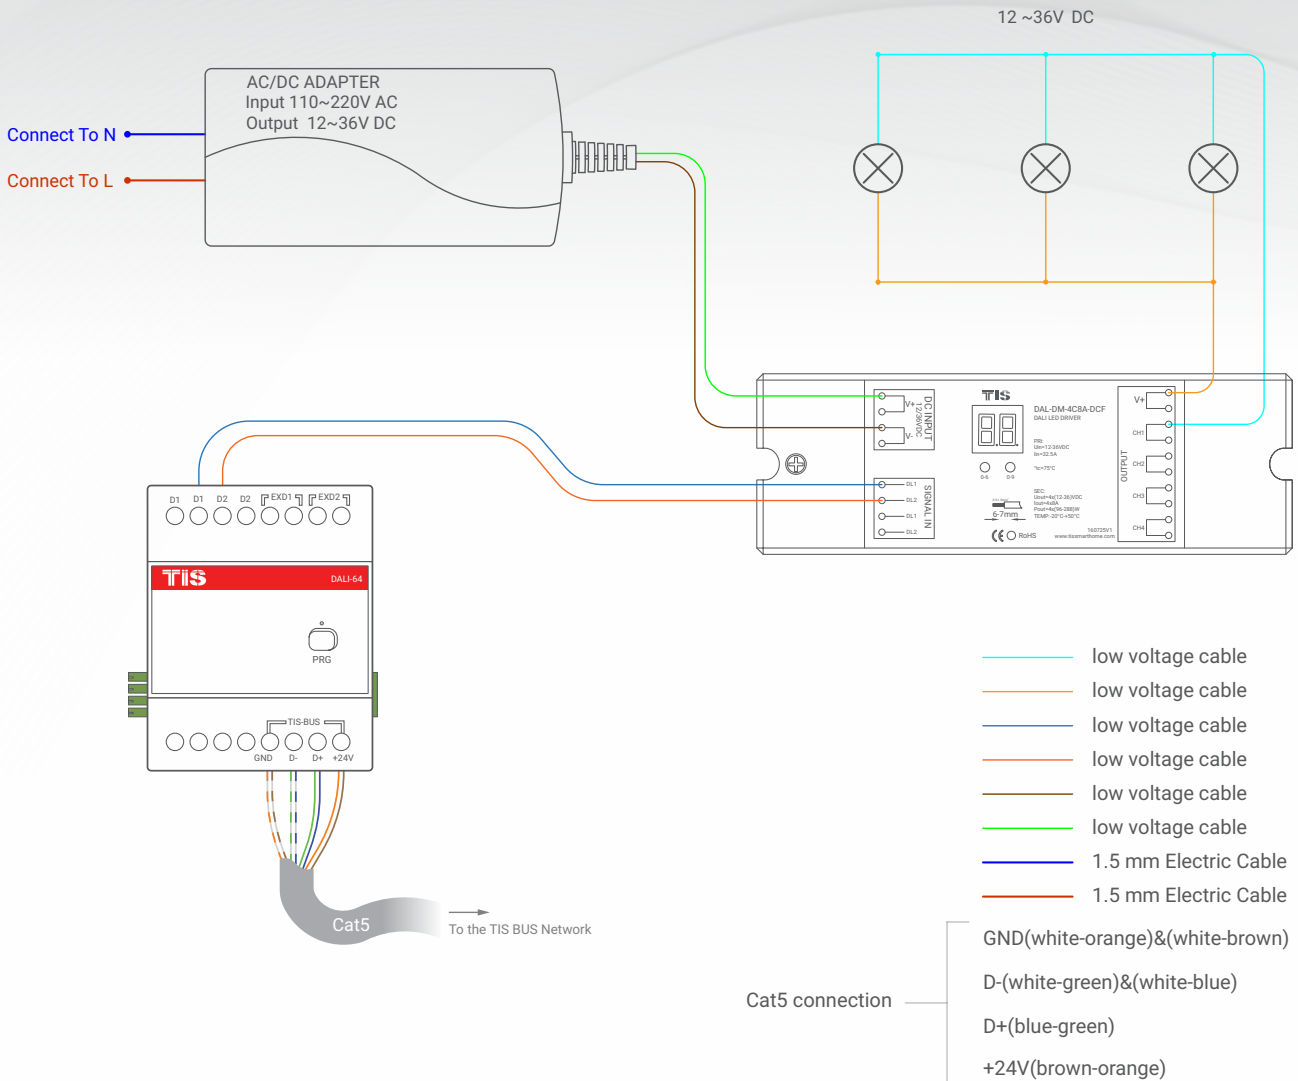

DALI MASTER CONTROLLER

DALI 64 Channels module

Product Diagrams V 1.1

Model: TIS-DALI-64

▲ Figure 1: DALI Driver & Lights Connection Diagram

DALI MASTER CONTROLLER

TIS – DALI 64 CHANNELS MODULE

Model: TIS-DALI-64