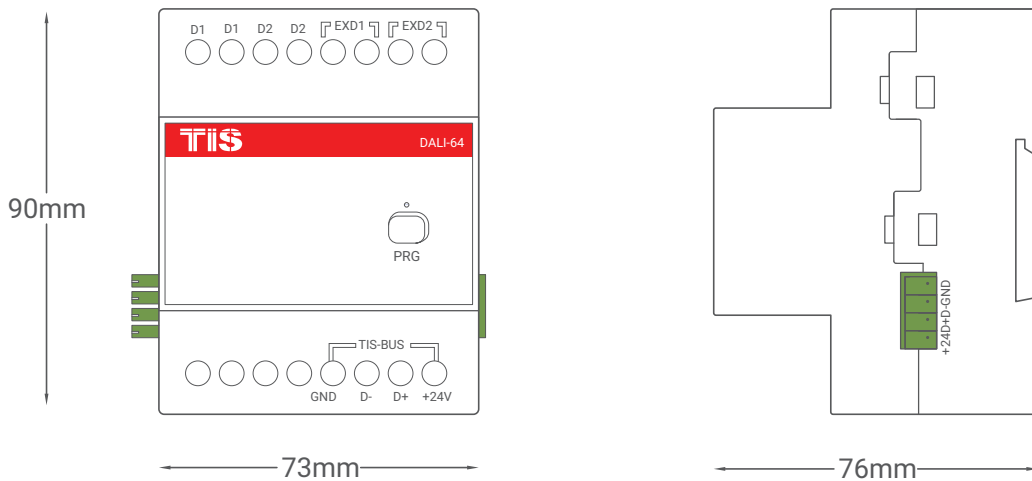

Model: TIS-DALI-64

▲ Figure 7: DALI-64 Module's Dimensions

▲ Figure 6: DALI Driver's Dimensions

Copyright © 2020 TIS, All Rights Reserved
 TIS Logo is a Registered Trademark of Texas Intelligent System LLC in the United States of America. This company takes TIS Control Ltd. in other countries. All of the Specifications are subject to change without notice.