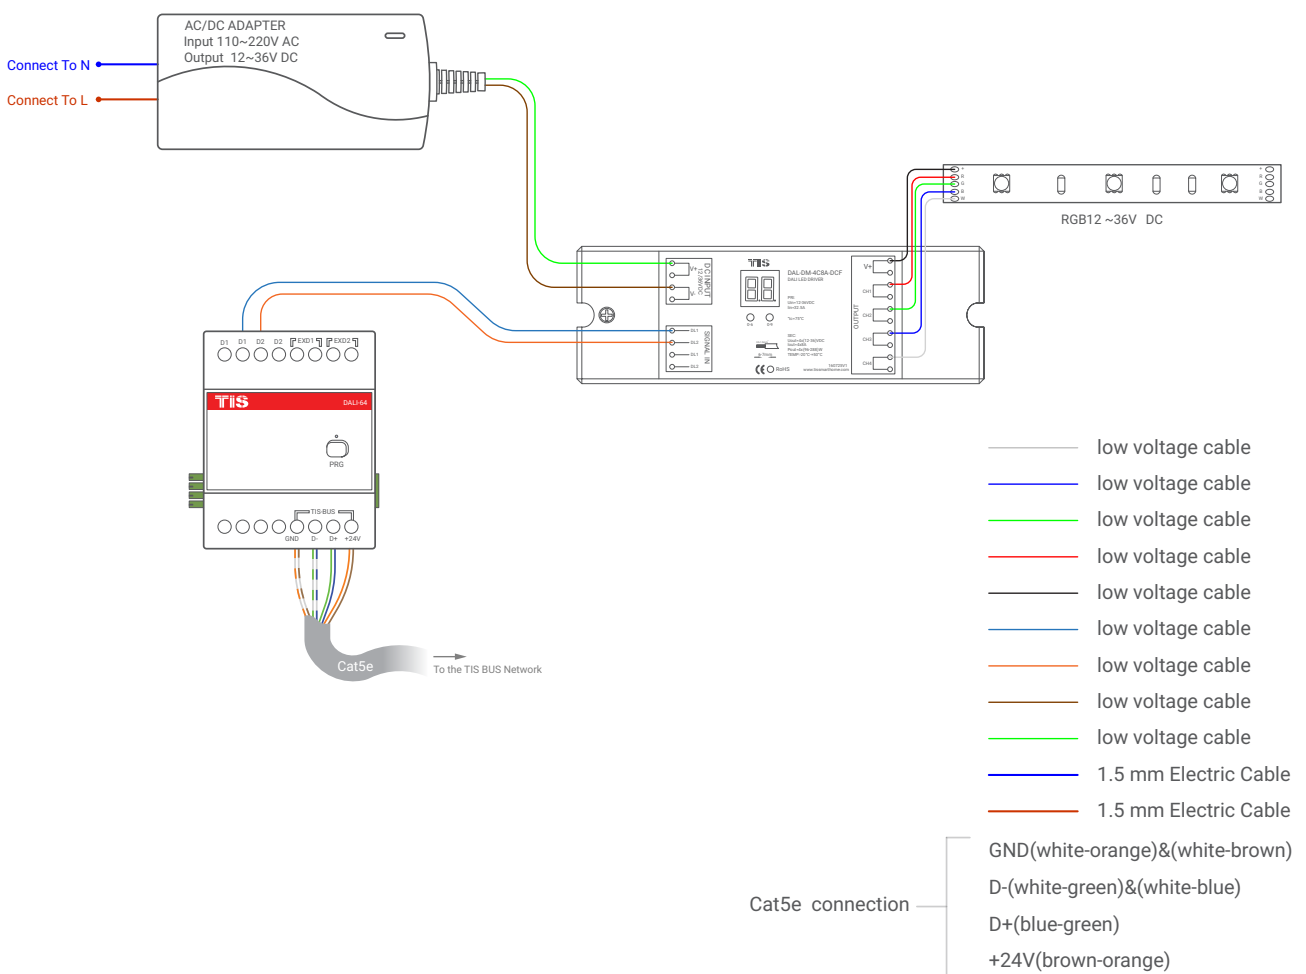

DALI MASTER CONTROLLER

DALI 64 Channels module

Product Diagrams V 1.1

Model: TIS-DALI-64

▲ Figure 1: DALI Driver & Lights Connection Diagram

DALI MASTER CONTROLLER

TIS – DALI 64 CHANNELS MODULE

Model: TIS-DALI-64