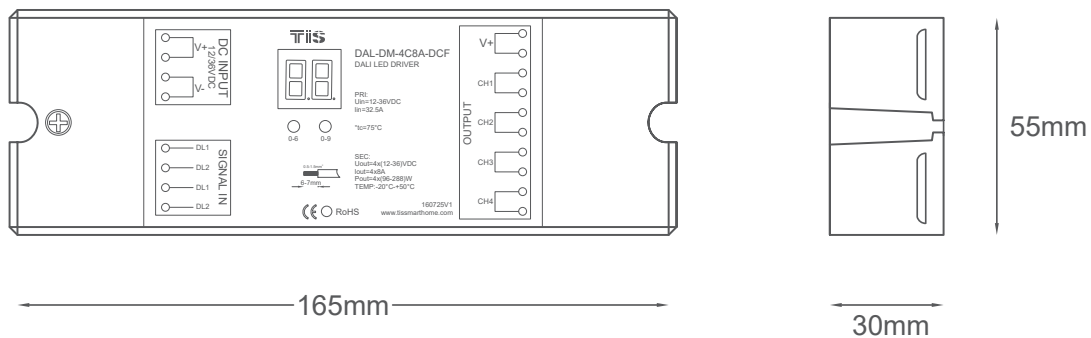

Model: TIS-DALI-64

▲ Figure 7: DALI-64 Module's Dimensions

▲ Figure 6: DALI Driver's Dimensions

Copyright © 2020 TIS, All Rights Reserved
 TIS Logo is a Registered Trademark of Texas Intelligent System LLC in the United States of America. This company takes TIS Control Ltd. in other countries. All of the Specifications are subject to change without notice.