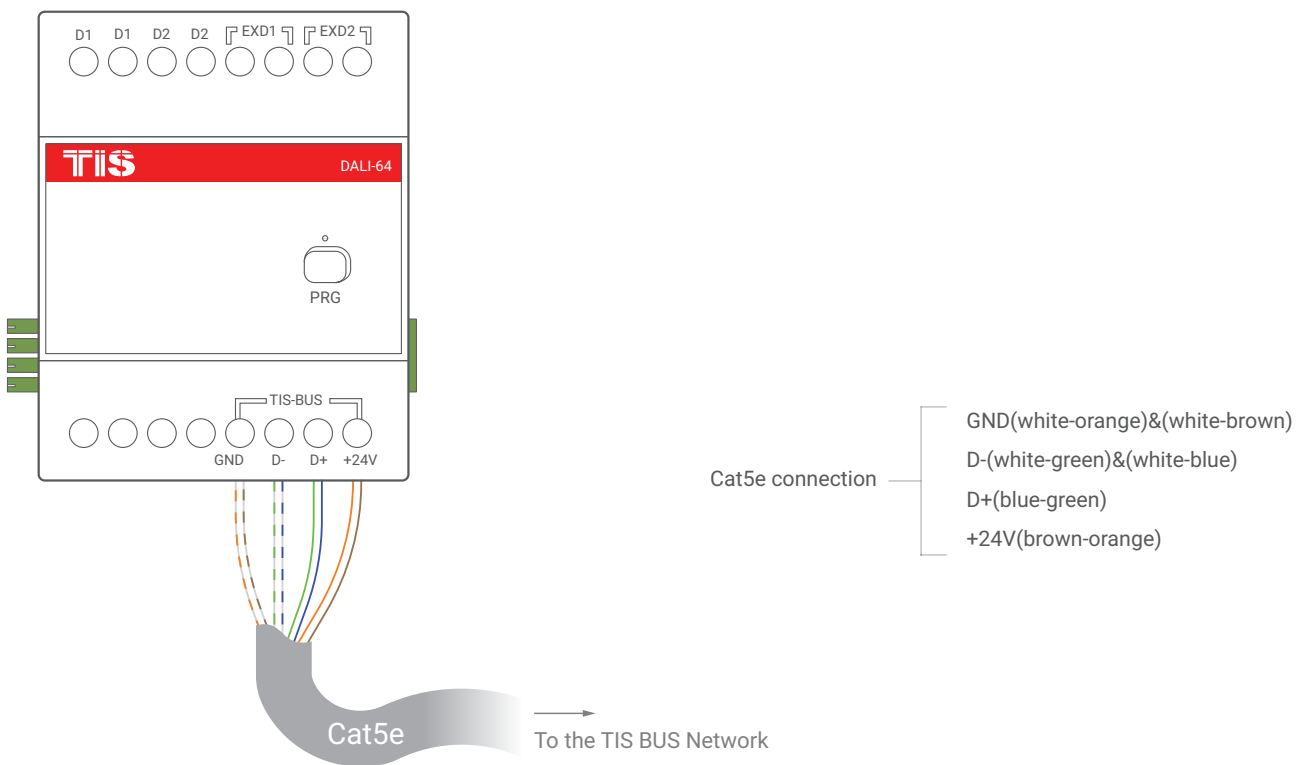

DALI MASTER CONTROLLER

TIS – DALI 64 CHANNELS MODULE

Model: TIS-DALI-64

▲ Figure 4: DALI-64 Driver's Bus Connection Color Coding

Copyright © 2020 TIS, All Rights Reserved

TIS Logo is a Registered Trademark of Texas Intelligent System LLC in the United States of America. This company takes TIS Control Ltd. in other countries. All of the Specifications are subject to change without notice.

TEXAS INTELLIGENT SYSTEM LLC
SUITE# 610, 860 NORTH DOROTHY DR
RICHARDSON
TX 75081.USA

TIS CONTROL LIMITED
RM 1502-p9 Easay CommBldg
253-261 Hennessy Rd Wanchai
Hong Kong