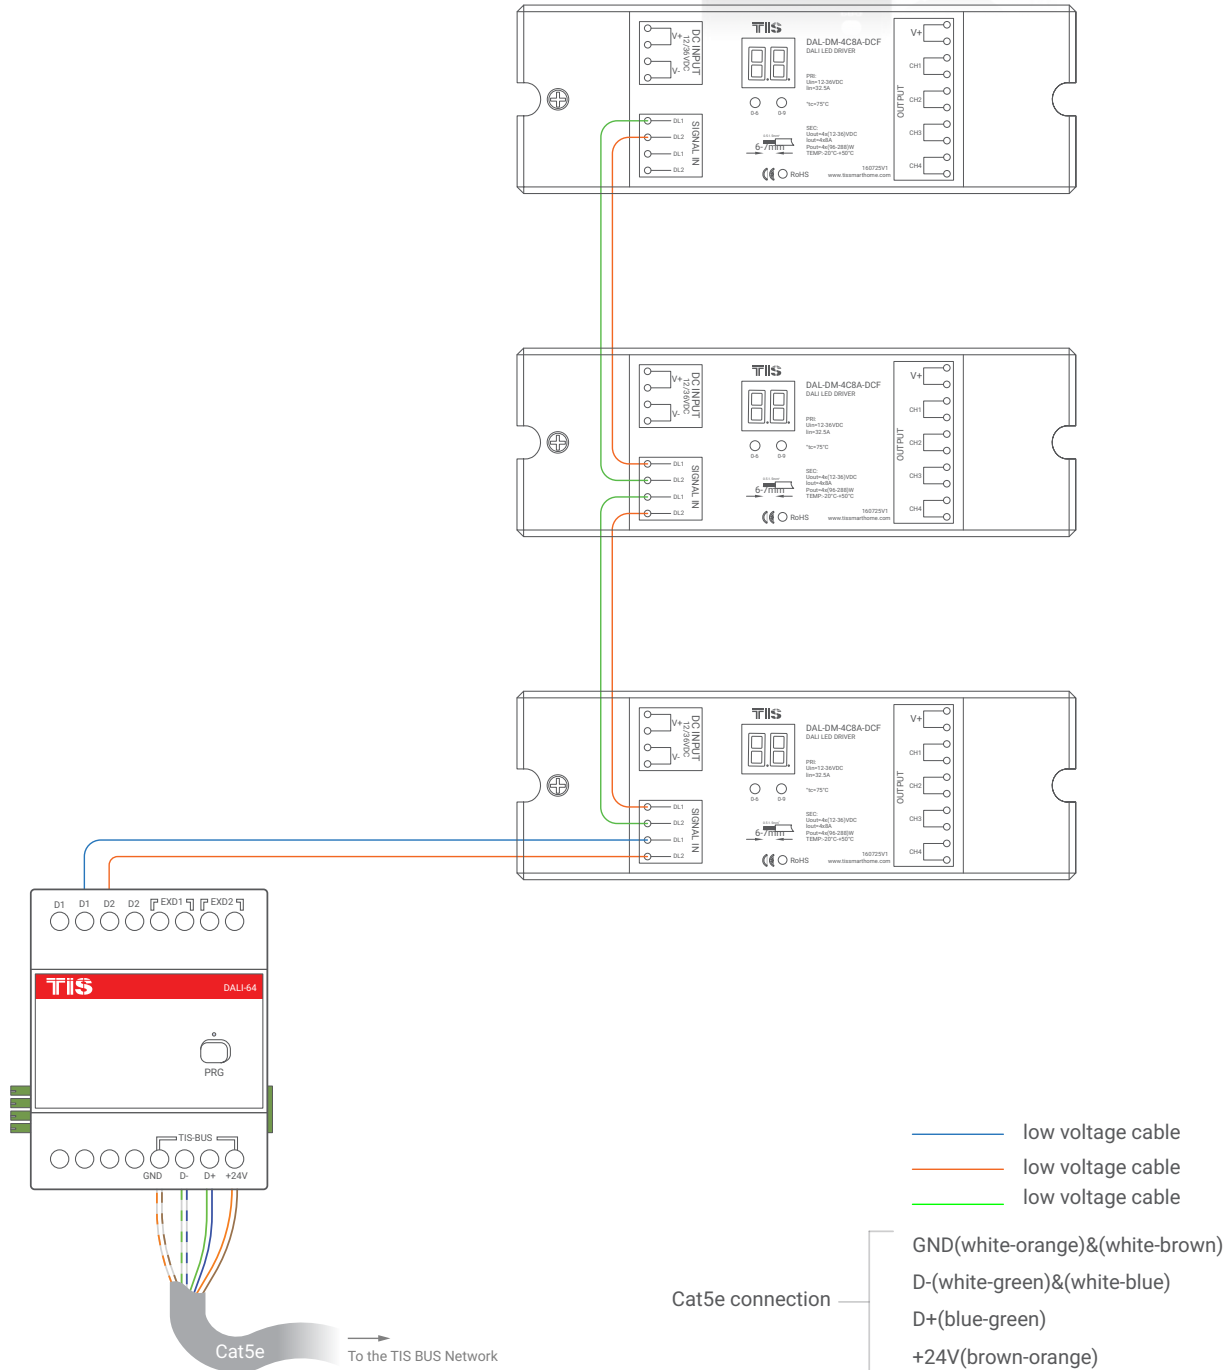

DALI MASTER CONTROLLER

TIS – DALI 64 CHANNELS MODULE

Model: TIS-DALI-64

▲ Figure 3: DALI & DALI Driver Connection Diagram

Copyright © 2020 TIS, All Rights Reserved
TIS Logo is a Registered Trademark of Texas Intelligent System LLC in the United States of America. This company takes TIS Control Ltd. in other countries. All of the Specifications are subject to change without notice.

TEXAS INTELLIGENT SYSTEM LLC
SUITE# 610, 860 NORTH DOROTHY DR
RICHARDSON
TX 75081.USA

TIS CONTROL LIMITED
RM 1502-p9 Easey CommBldg
253-261 Hennessy Rd Wanchai
Hong Kong