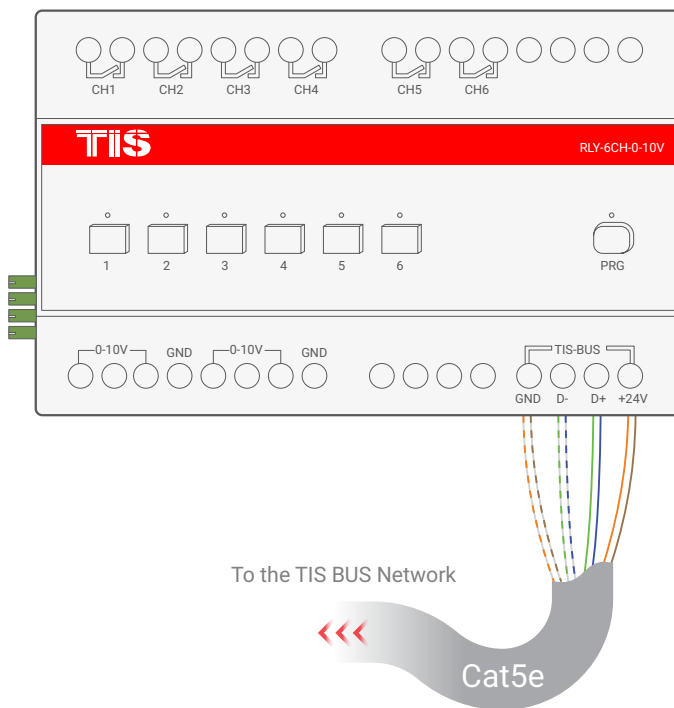

BALLAST CONTROLLER MODULE

6 Channels 0-10V

Product Diagrams V 1.1

Model: RLY-6CH-0-10V

▲ Figure 1: RLY-6CH-0-10V & LED Driver & Lights Connection Diagram

BALLAST CONTROLLER MODULE

6 Channels 0-10V

Model: RLY-6CH-0-10V

- Cat5e connection
- GND(white-orange)&(white-brown)
 - D-(white-green)&(white-blue)
 - D+(blue-green)
 - +24V(brown-orange)

▲ Figure 2: RLY-6CH-0-10V Module's Bus Connection Color Coding

Copyright © 2020 TIS, All Rights Reserved
TIS Logo is a Registered Trademark of Texas Intelligent System LLC in the United States of America. This company takes TIS Control Ltd. in other countries. All of the Specifications are subject to change without notice.