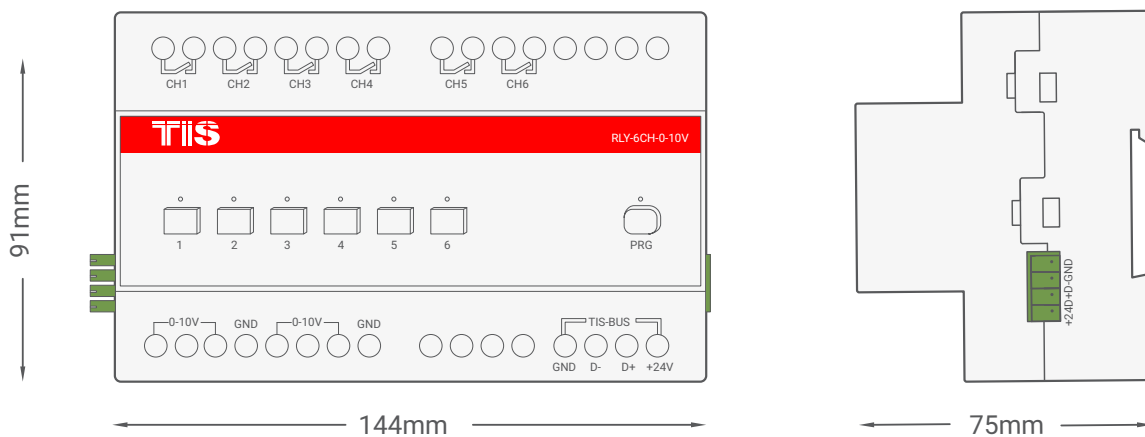

BALLAST CONTROLLER MODULE

6 Channels 0-10V

Model: RLY-6CH-0-10V

▲ Figure 4: Module's Dimensions

Copyright © 2020 TIS, All Rights Reserved
TIS Logo is a Registered Trademark of Texas Intelligent System LLC in the United States of America. This company takes TIS Control Ltd. in other countries. All of the Specifications are subject to change without notice.

TEXAS INTELLIGENT SYSTEM LLC
SUITE# 610, 860 NORTH DOROTHY DR
RICHARDSON
TX 75081.USA

TIS CONTROL LIMITED
RM 1502-p9 Easey CommBldg
253-261 Hennessy Rd Wanchai
Hong Kong