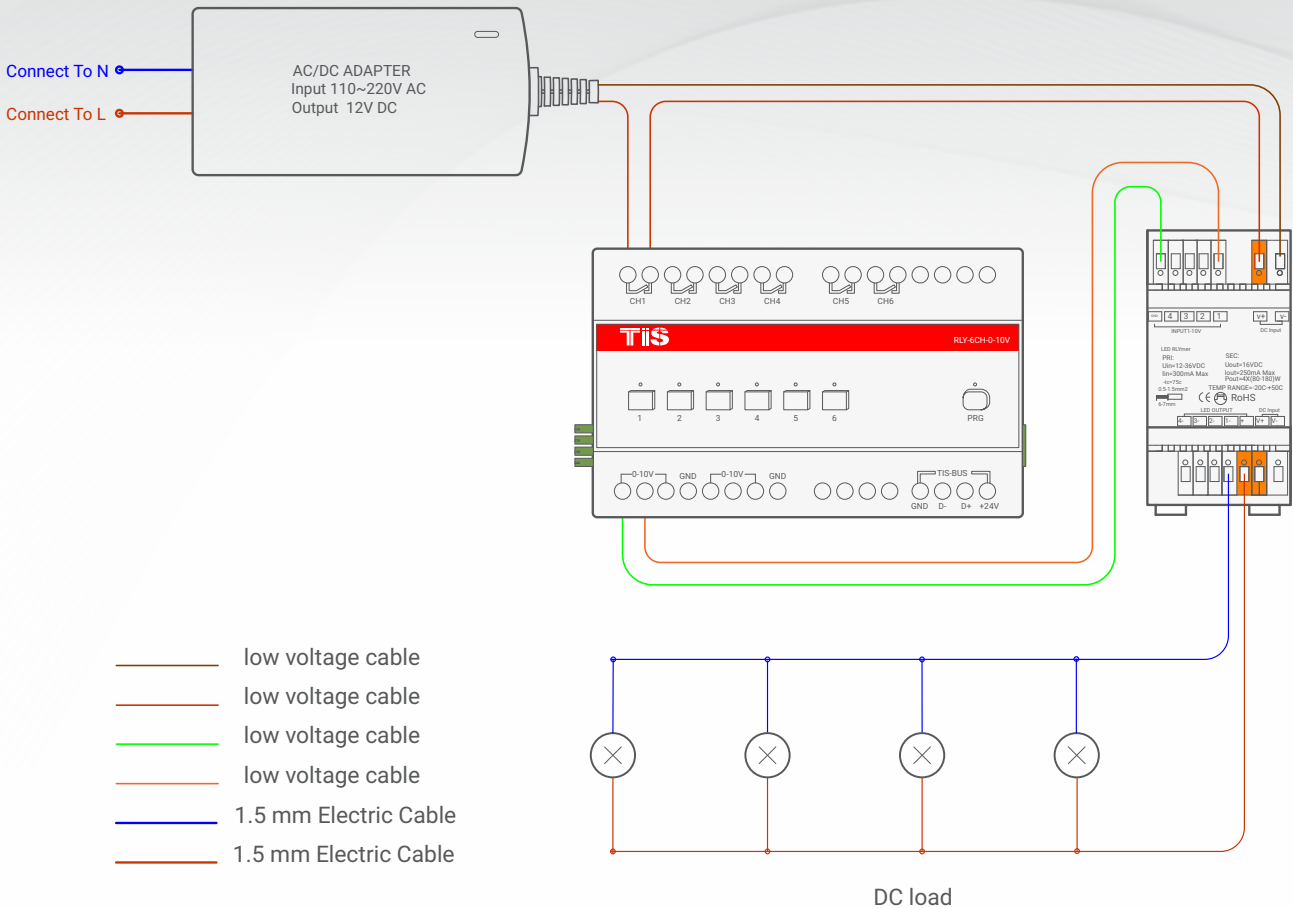

BALLAST CONTROLLER MODULE

6 Channels 0-10V

Product Diagrams V 1.1

Model: RLY-6CH-0-10V

▲ Figure 1: RLY-6CH-0-10V & LED Driver & Lights Connection Diagram

BALLAST CONTROLLER MODULE

6 Channels 0-10V

Model: RLY-6CH-0-10V

- Cat5e connection
- GND(white-orange)&(white-brown)
 - D-(white-green)&(white-blue)
 - D+(blue-green)
 - +24V(brown-orange)

▲ Figure 2: RLY-6CH-0-10V Module's Bus Connection Color Coding

Copyright © 2020 TIS, All Rights Reserved
TIS Logo is a Registered Trademark of Texas Intelligent System LLC in the United States of America. This company takes TIS Control Ltd. in other countries. All of the Specifications are subject to change without notice.